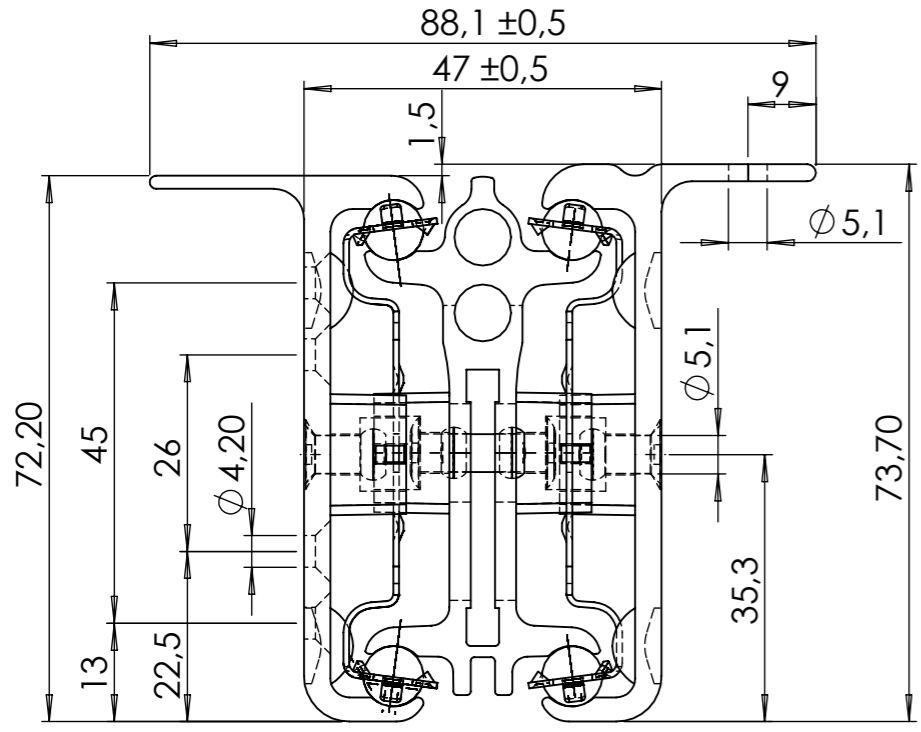

All property rights and rights to exploitation of copyright for this drawing data remain ours; they may not be made available to third parties without our consent.

opening : ca.1351 mm

**!! Attention !!**  
Designed right mirror-imaged left

Index	Change		Date	Name
 DIN ISO 128-30	<b>Description:</b> A7F/1815.A7/1715.A7/1735.A7/KK5-5/ELOX			
	<b>Surface:</b> Eloxal		<b>Material:</b> 6060 T6	
<b>Weight:</b> 6.68 kg				
 Transforming furniture	<b>Name</b> Alawieh	<b>Date</b> 21.03.2012	<b>Company</b> Q.C.A. Services	
	<b>Signed</b>		Second Company:	
	<b>Tested</b>			
General tolerance: DIN ISO 2768 - m		<b>Item No:</b> 77181813	Scale 1:5	Page 1/6