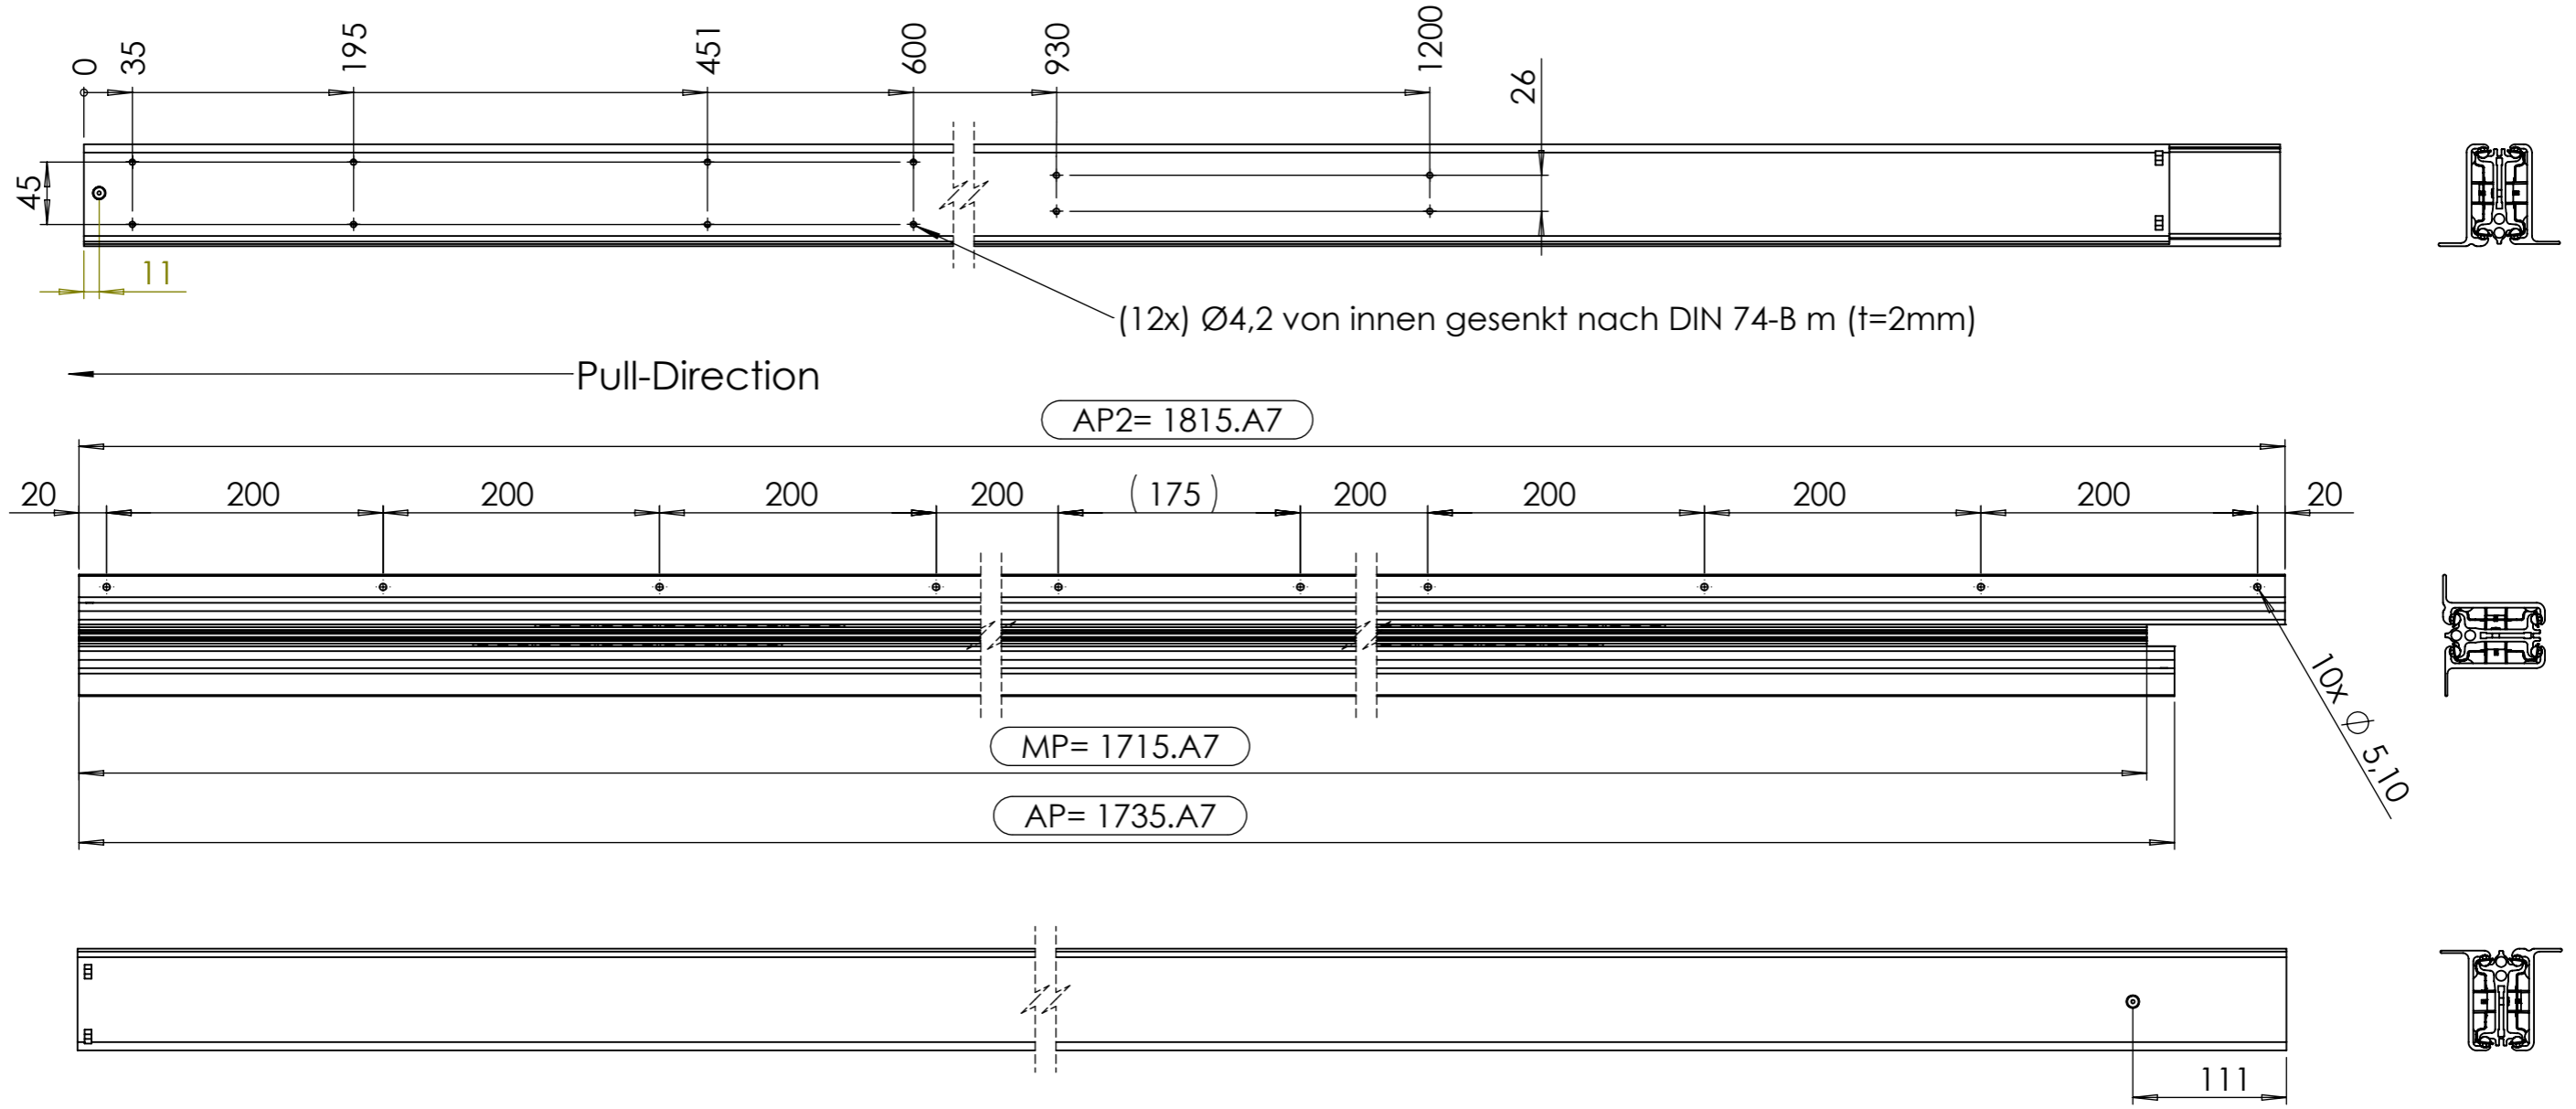

All property rights and rights to exploitation of copyright for this drawing data remain ours; they may not be made available to third parties without our consent.

opening : ca.1351 mm

**!! Attention !!**  
Designed right mirror-imaged left

Index	Change		Date	Name
 DIN ISO 128-30	<b>Description:</b> A7F/1815.A7/1715.A7/1735.A7/KK5-5/ELOX			
	<b>Surface:</b> Eloxal		<b>Material:</b> 6060 T6	
<b>Weight:</b> 6.68 kg				
 Transforming furniture	<b>Name</b> Alawieh	<b>Date</b> 21.03.2012	<b>Company</b> Q.C.A. Services	
	<b>Signed</b>		Second Company:	
	<b>Tested</b>			
General tolerance: DIN ISO 2768 - m		<b>Item No:</b> 77181813	Scale 1:5	Page 1/6