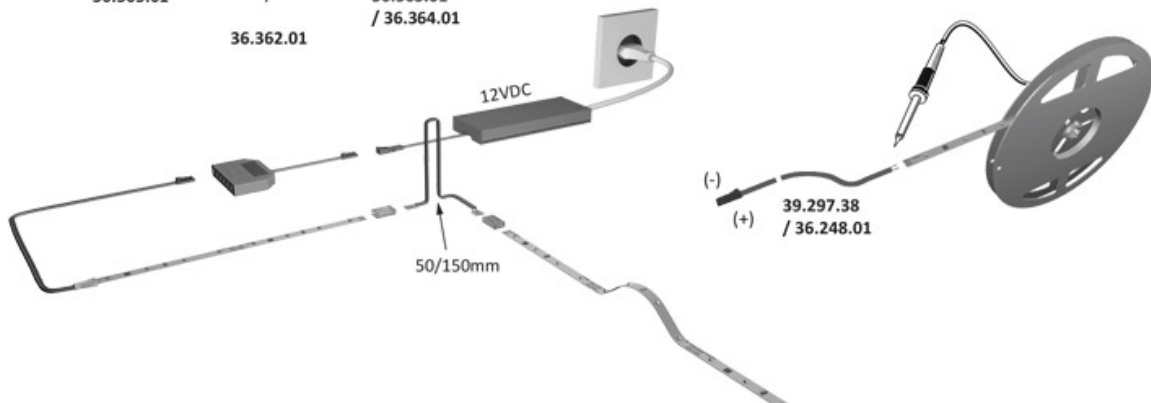

BANDE LED 12V VERSA INSIDE 80

HALEMEIER

HALEMEIER

<https://www.socomenal.com/bande-led-versa-inside-80-p64798>

Tel : 03 88 78 96 96

Fax : 02 43 30 26 16

www.socomenal.com