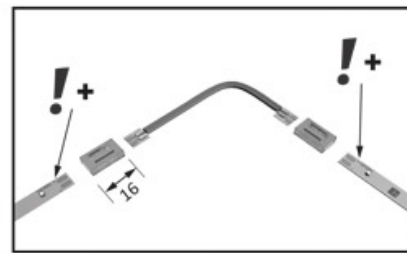

BANDE LED 12V VERSA INSIDE 80

HALEMEIER

HALEMEIER

<https://www.socomenal.com/bande-led-versa-inside-80-p64798>

Tel : 03 88 78 96 96

Fax : 02 43 30 26 16

www.socomenal.com