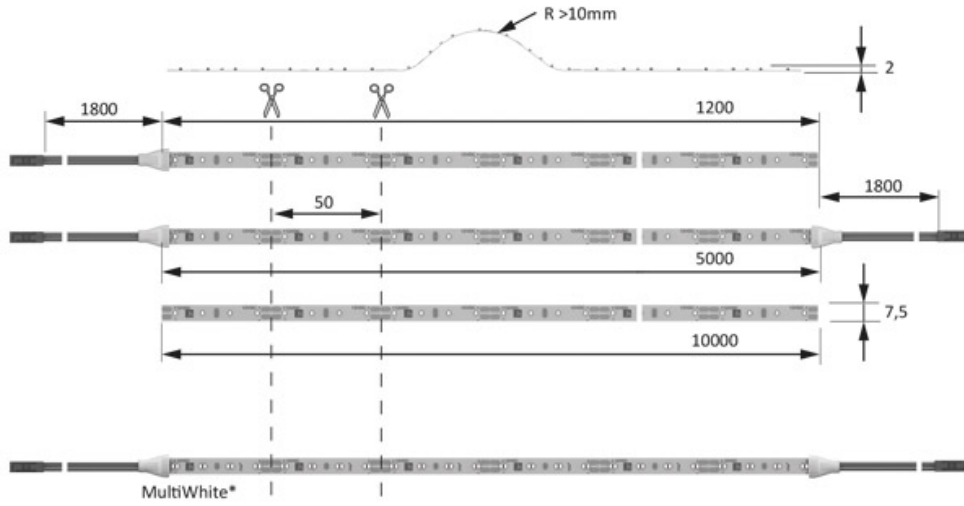

BANDE LED 12V VERSA INSIDE 80

HALEMEIER

HALEMEIER

<https://www.socomenal.com/bande-led-versa-inside-80-p64798>

Tel : 03 88 78 96 96

Fax : 02 43 30 26 16

www.socomenal.com