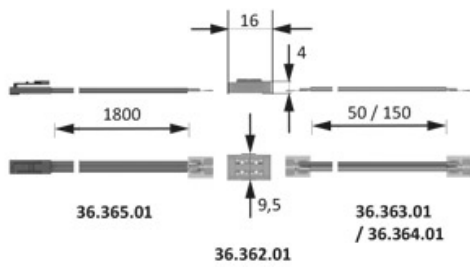

BANDE LED 12V VERSA INSIDE 80

HALEMEIER

HALEMEIER

<https://www.socomenal.com/bande-led-versa-inside-80-p64798>

Tel : 03 88 78 96 96

Fax : 02 43 30 26 16

www.socomenal.com