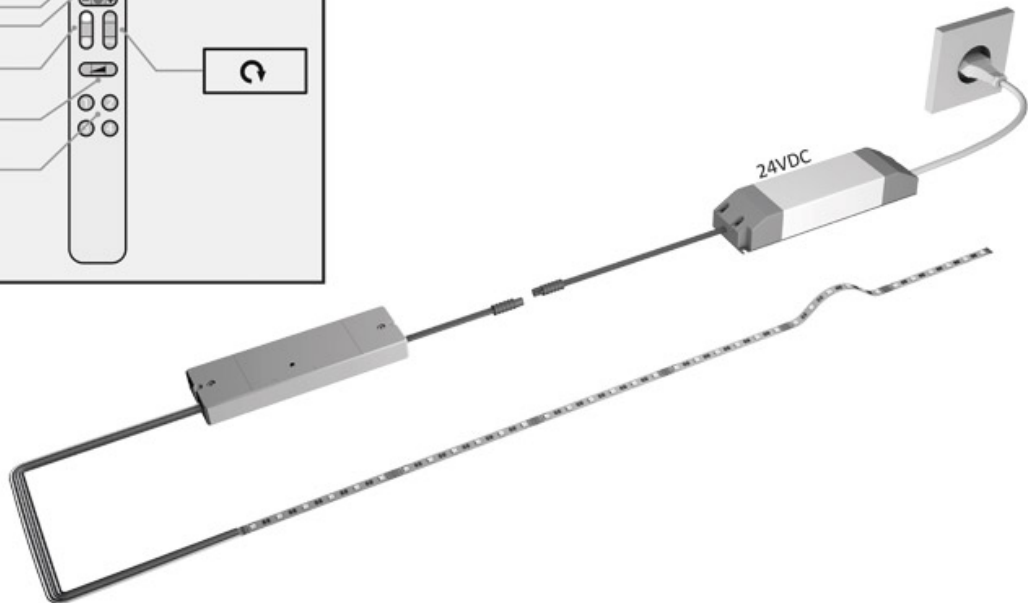

BANDE LED VERSA INSIDE MAXICOLOR

HALEMEIER

HALEMEIER

<https://www.socomenal.com/bande-led-versa-inside-maxicolor-p64800>

Tel : 03 88 78 96 96

Fax : 02 43 30 26 16

www.socomenal.com

BANDE LED VERSA INSIDE MAXICOLOR