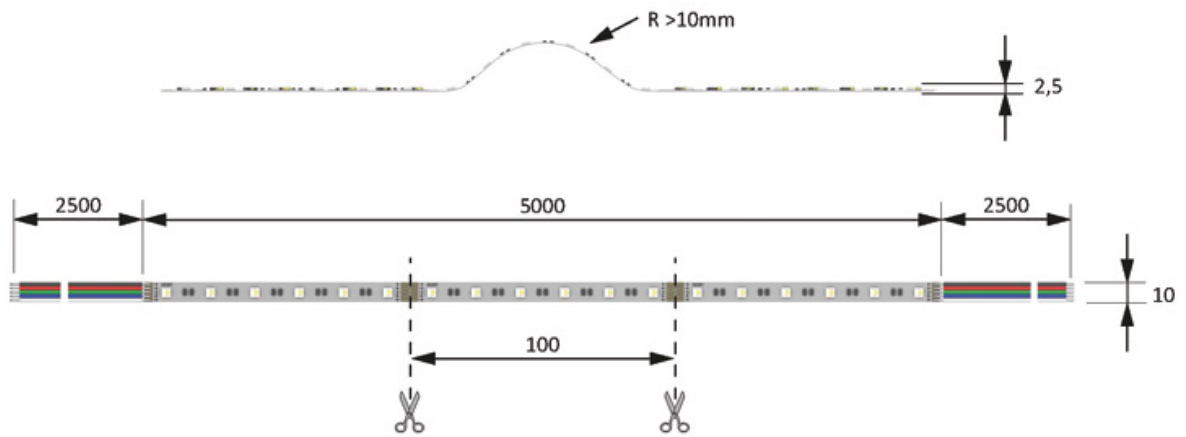

BANDE LED VERSA INSIDE MAXICOLOR

HALEMEIER

HALEMEIER

<https://www.socomenal.com/bande-led-versa-inside-maxicolor-p64800>

Tel : 03 88 78 96 96

Fax : 02 43 30 26 16

www.socomenal.com