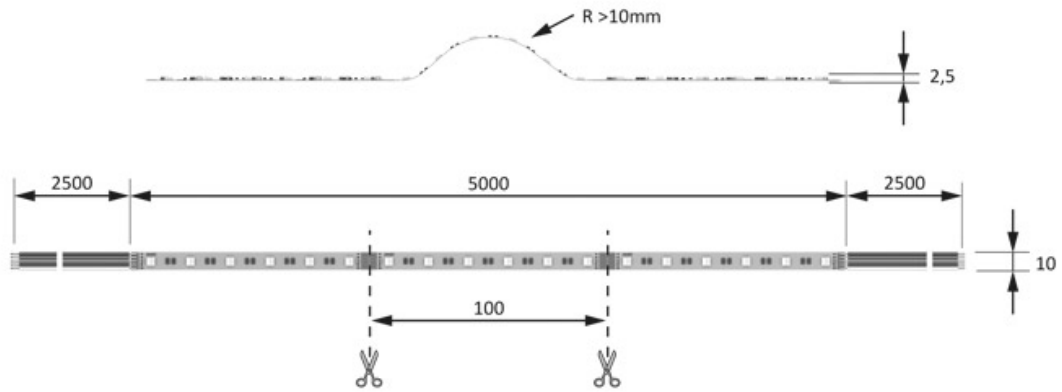

BANDE LED VERSA INSIDE MAXICOLOR

HALEMEIER

HALEMEIER

<https://www.socomenal.com/bande-led-versa-inside-maxicolor-p64800>

Tel : 03 88 78 96 96

Fax : 02 43 30 26 16

www.socomenal.com

BANDE LED VERSA INSIDE MAXICOLOR