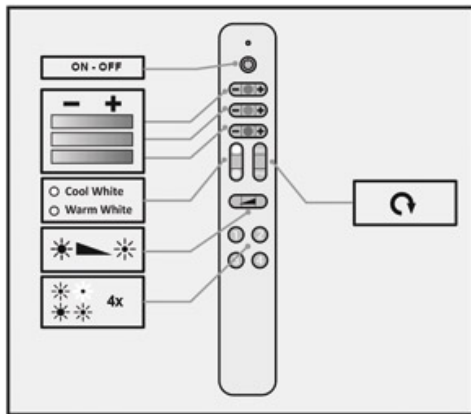

BANDE LED VERSA INSIDE MAXICOLOR

HALEMEIER

HALEMEIER

<https://www.socomenal.com/bande-led-versa-inside-maxicolor-p64800>

Tel : 03 88 78 96 96

Fax : 02 43 30 26 16

www.socomenal.com

BANDE LED VERSA INSIDE MAXICOLOR