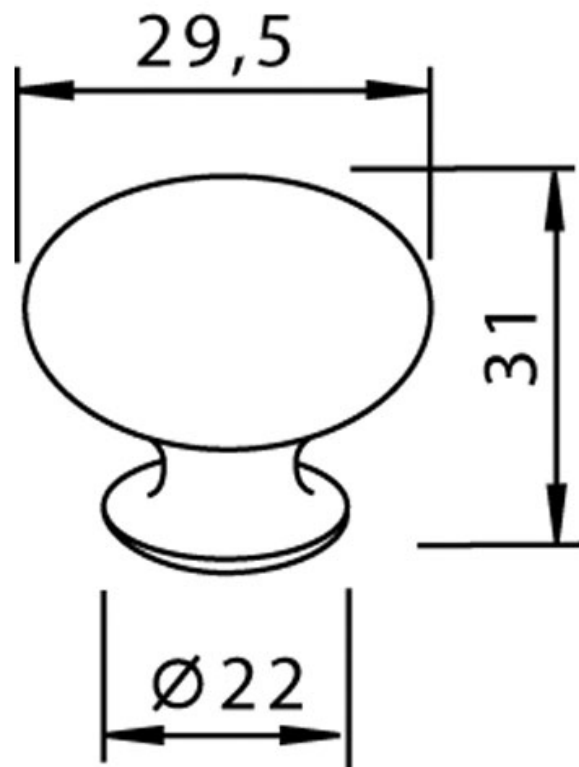

BOUTON ARLING

SIRO

SIRO[®]
DESIGNS

<https://www.socomenal.com/bouton-arling-p7283>

Tel : 03 88 78 96 96

Fax : 02 43 30 26 16

www.socomenal.com