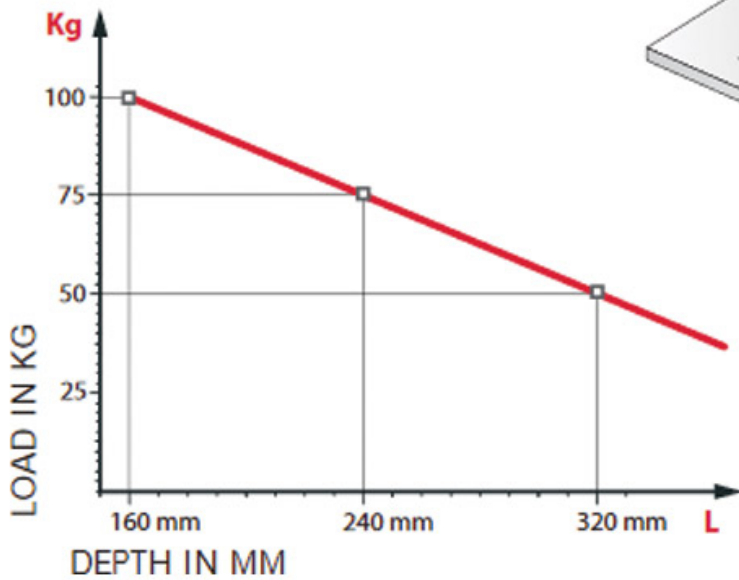

CONSOLE TABLETTE

ITALIANA FERRAMENTA

+ shelf weight = 50 kg
MAX for each pair of
shelf supports

<https://www.socomenal.com/console-tablette--p59881>

Tel : 03 88 78 96 96

Fax : 02 43 30 26 16

www.socomenal.com