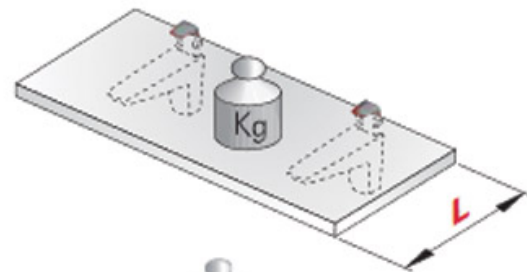

CONSOLE TABLETTE

ITALIANA FERRAMENTA

+ shelf weight = 50 kg
MAX for each pair of
shelf supports

<https://www.socomenal.com/console-tablette--p59881>

Tel : 03 88 78 96 96

Fax : 02 43 30 26 16

www.socomenal.com