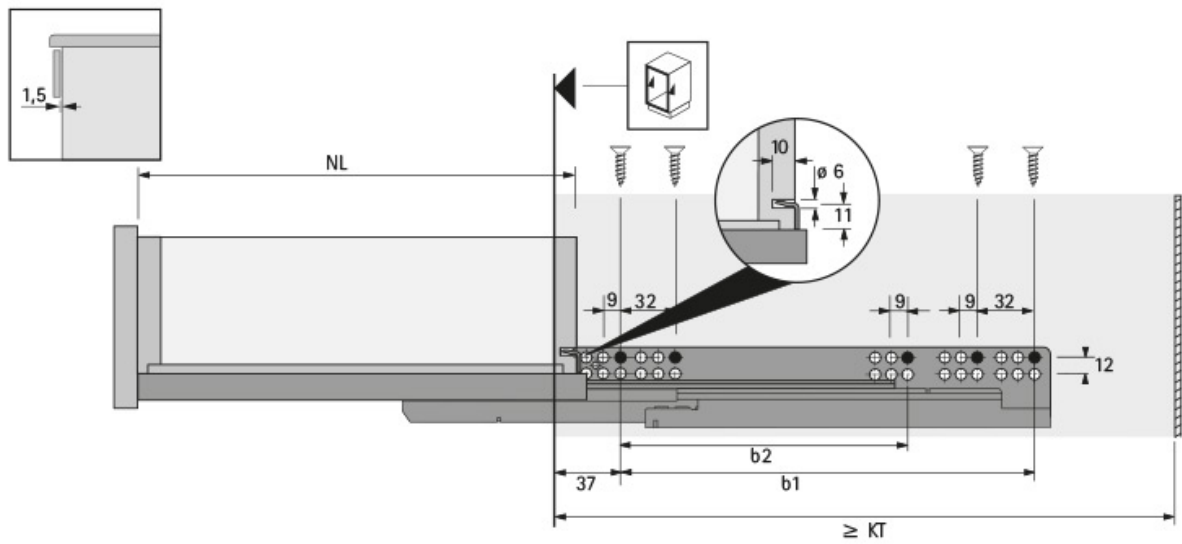

COULISSE BOIS QUADRO V6 PUSH TO OPEN EB23

HETTICH

<https://www.socomenal.com/coulisse-bois-quadro-v6-push-to-open-eb23-p63587>

Tel : 03 88 78 96 96

Fax : 02 43 30 26 16

www.socomenal.com