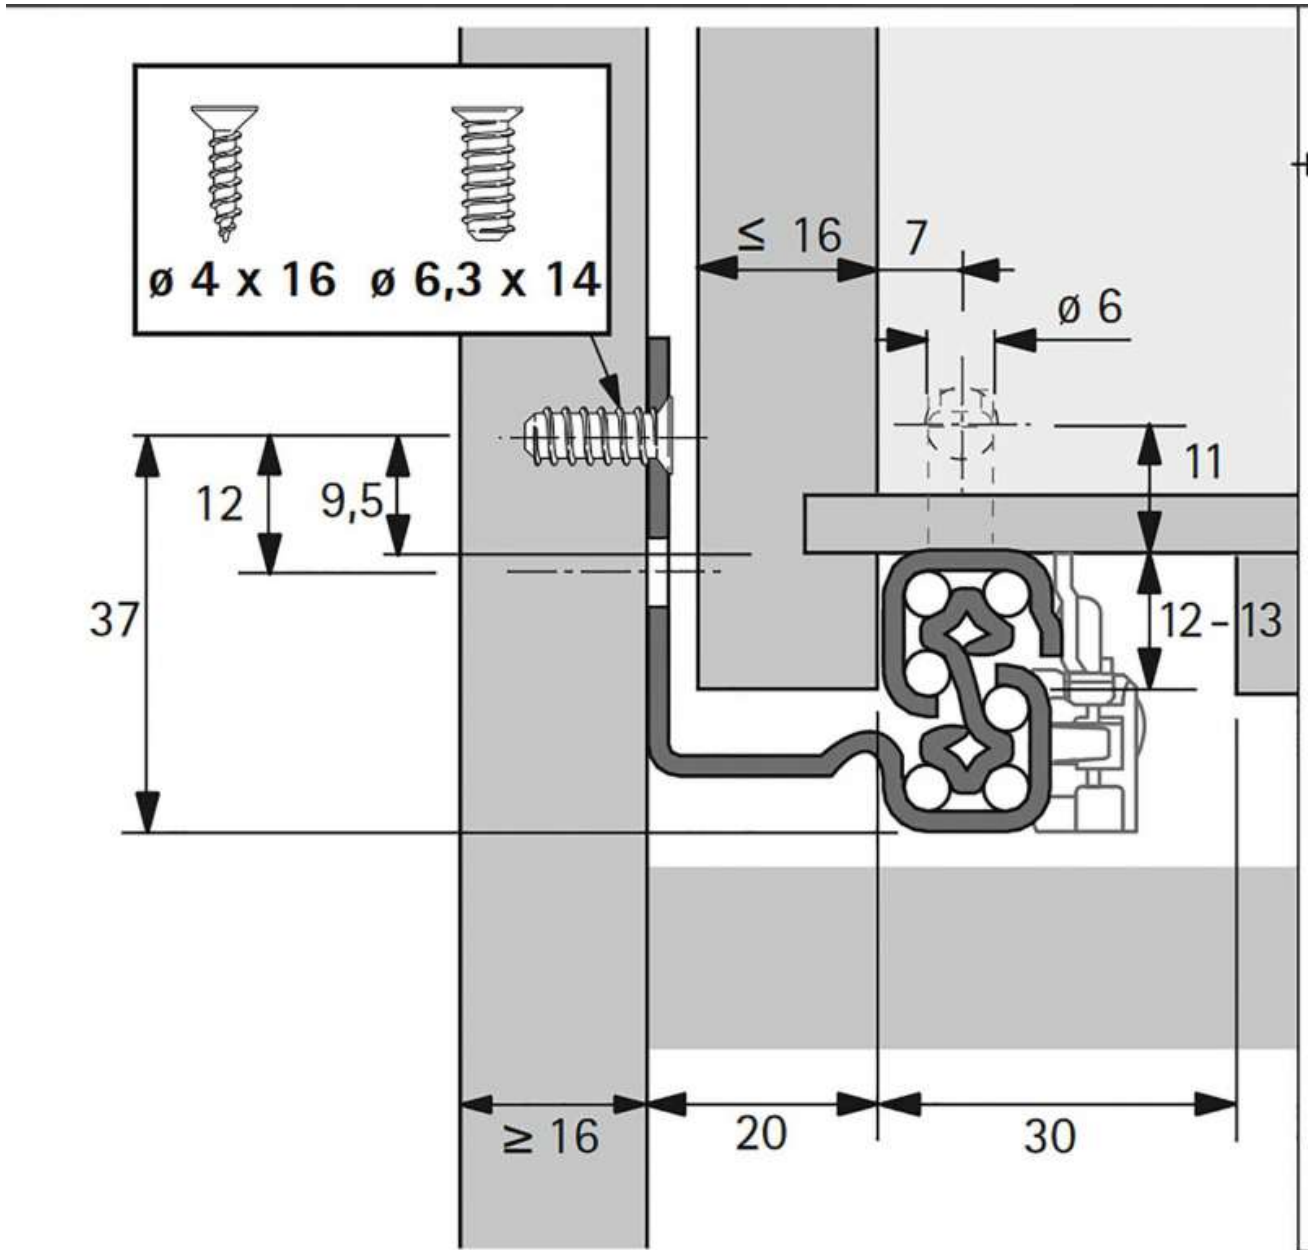

COULISSE BOIS QUADRO V6 PUSH TO OPEN

HETTICH

<https://www.socomenal.com/coulisse-bois-quadro-v6-push-to-open-p58942>

Tel : 03 88 78 96 96

Fax : 02 43 30 26 16

www.socomenal.com