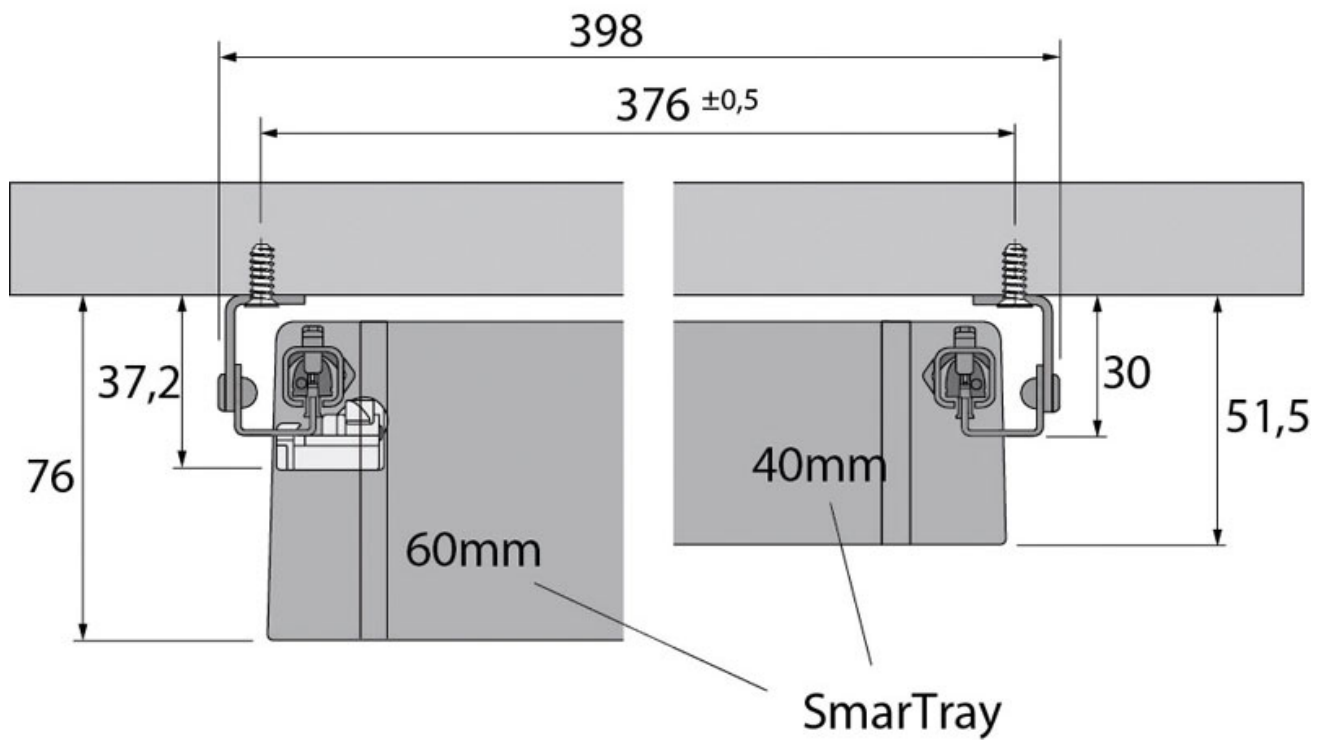

COULISSE QUADRO 12 SMARTRAY

HETTICH

<https://www.socomenal.com/coulisse-quadro-12-smartray-p58020>

Tel : 03 88 78 96 96

Fax : 02 43 30 26 16

www.socomenal.com

COULISSE QUADRO 12 SMARTRAY

HETTICH