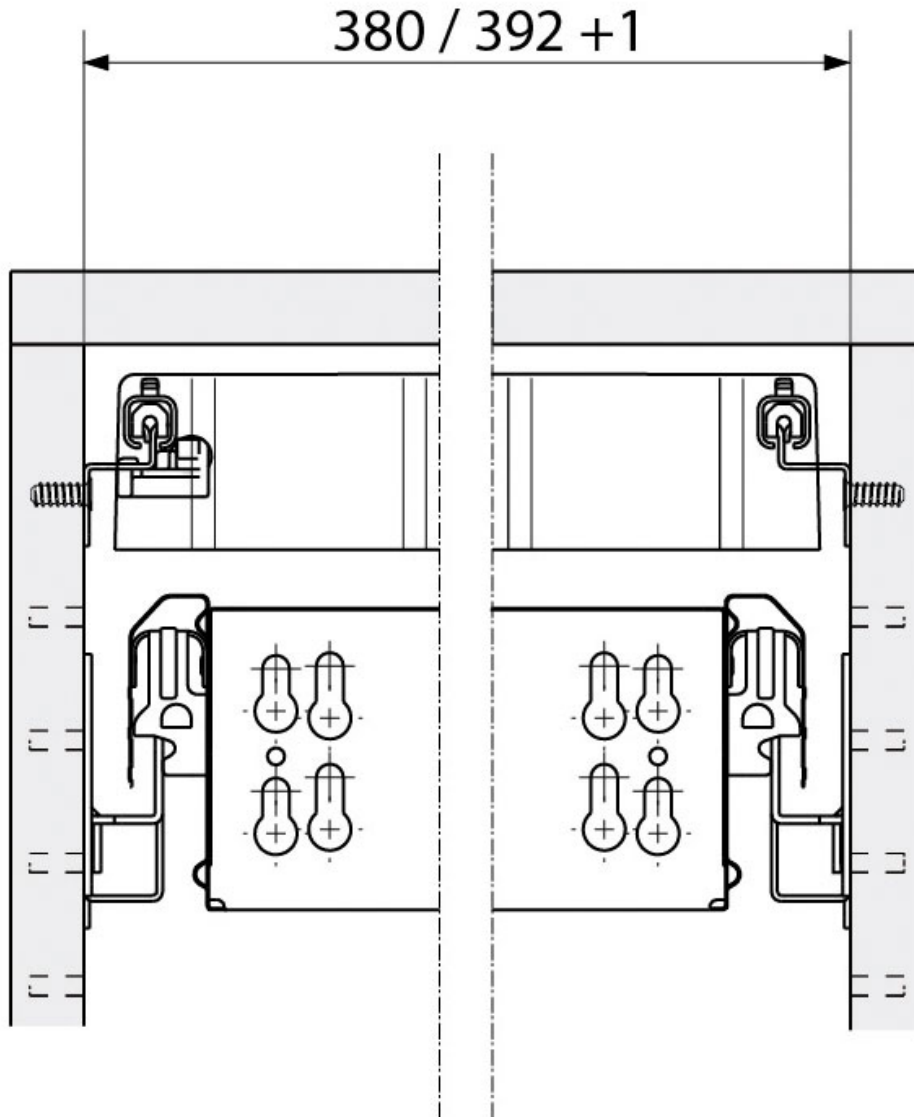

COULISSE QUADRO 12 SMARTRAY

HETTICH

<https://www.socomenal.com/coulisse-quadro-12-smartray-p58020>

Tel : 03 88 78 96 96

Fax : 02 43 30 26 16

www.socomenal.com

COULISSE QUADRO 12 SMARTRAY

HETTICH