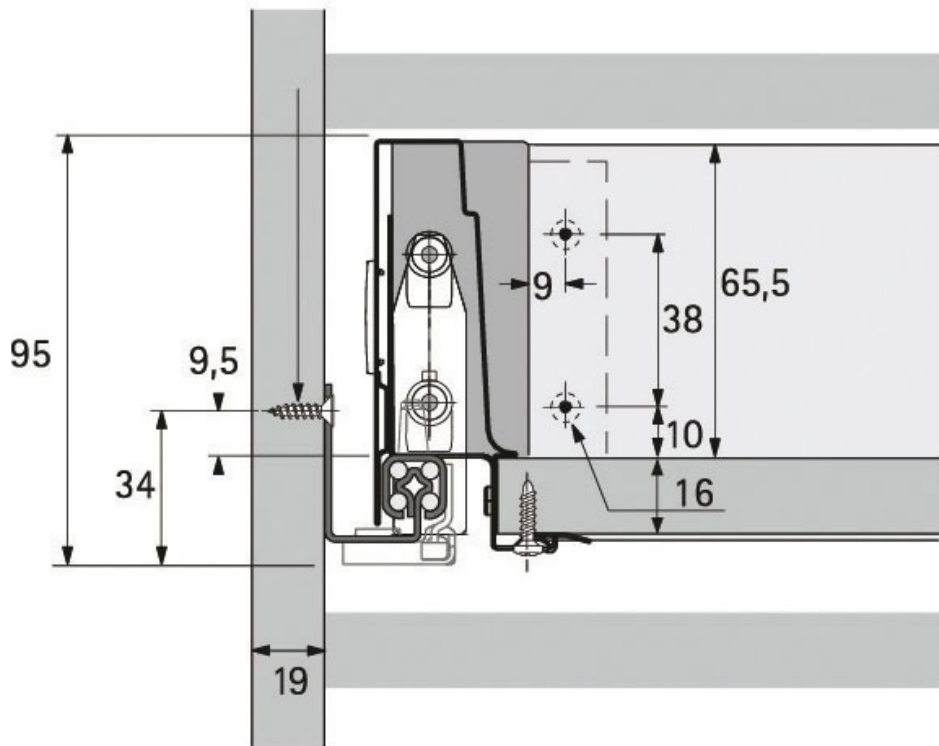

COULISSE QUADRO 25 STOP CONTROL

HETTICH

<https://www.socomenal.com/coulisse-quadro-25-stop-control-p26893>

Tel : 03 88 78 96 96

Fax : 02 43 30 26 16

www.socomenal.com