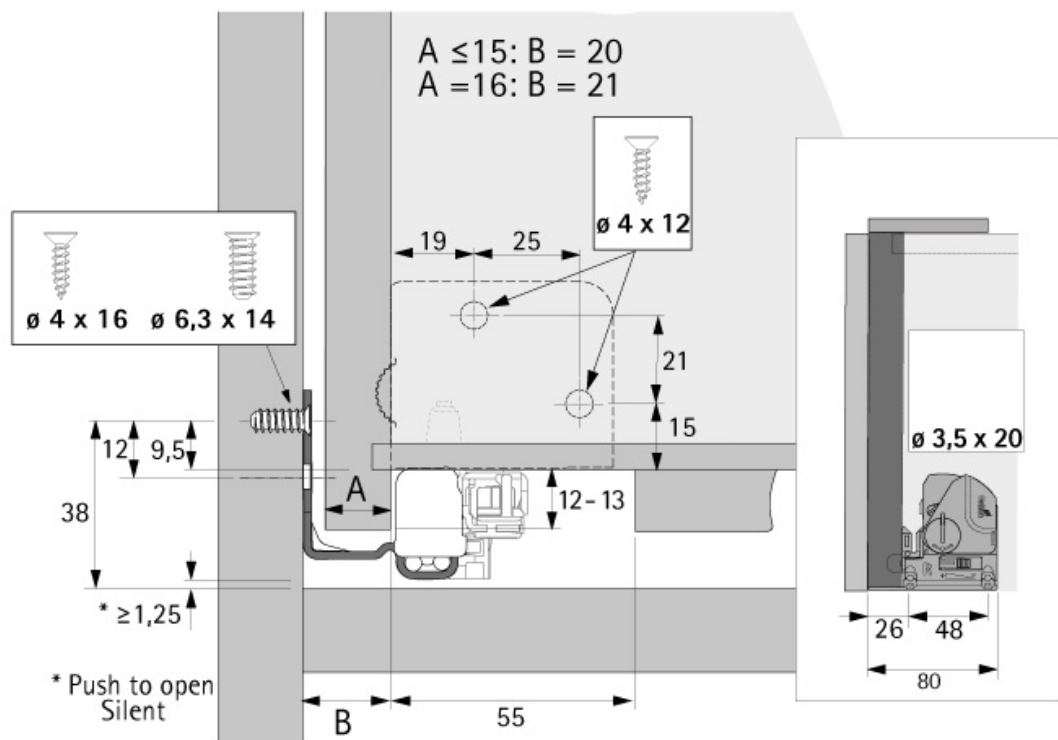

# COULISSE QUADRO 4D V6 PUSH TO OPEN

HETTICH

<https://www.socomenal.com/coulisse-quadro-4d-v6-push-to-open-p60163>

Tel : 03 88 78 96 96

Fax : 02 43 30 26 16

[www.socomenal.com](http://www.socomenal.com)