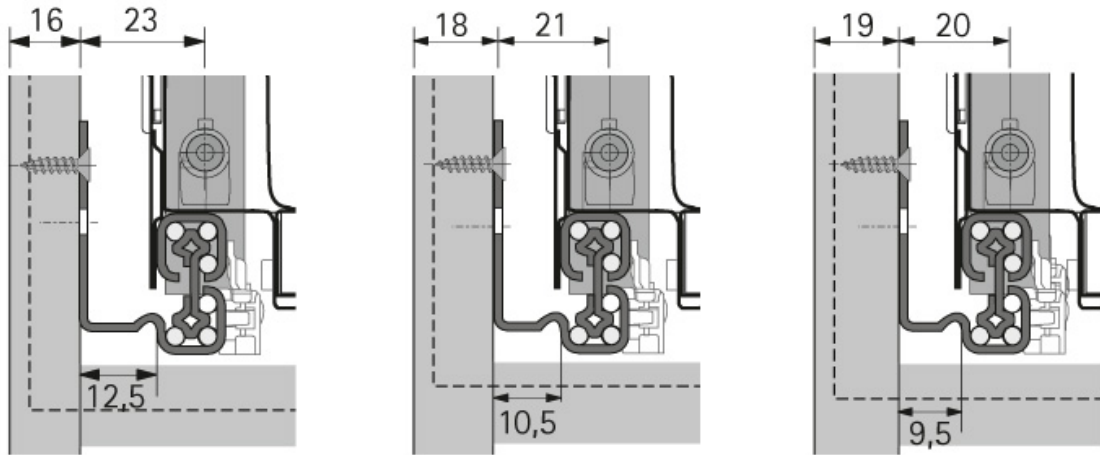

COULISSE QUADRO V6 PUSH TO OPEN

HETTICH

<https://www.socomenal.com/coulisse-quadro-v6-push-to-open-p26908>

Tel : 03 88 78 96 96

Fax : 02 43 30 26 16

www.socomenal.com