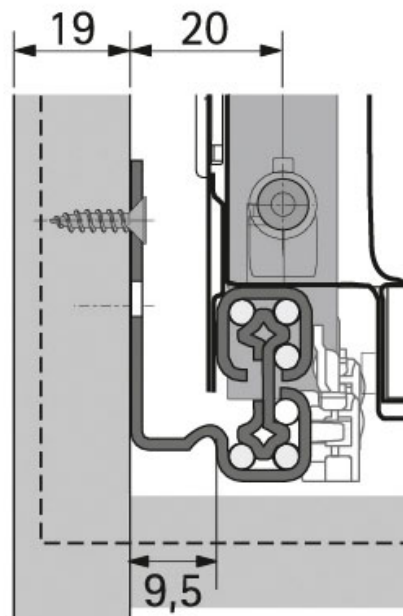

# COULISSE QUADRO V6+ PUSH TO OPEN

HETTICH

<https://www.socomenal.com/coulisse-quadro-v6-push-to-open-p57959>

Tel : 03 88 78 96 96

Fax : 02 43 30 26 16

[www.socomenal.com](http://www.socomenal.com)