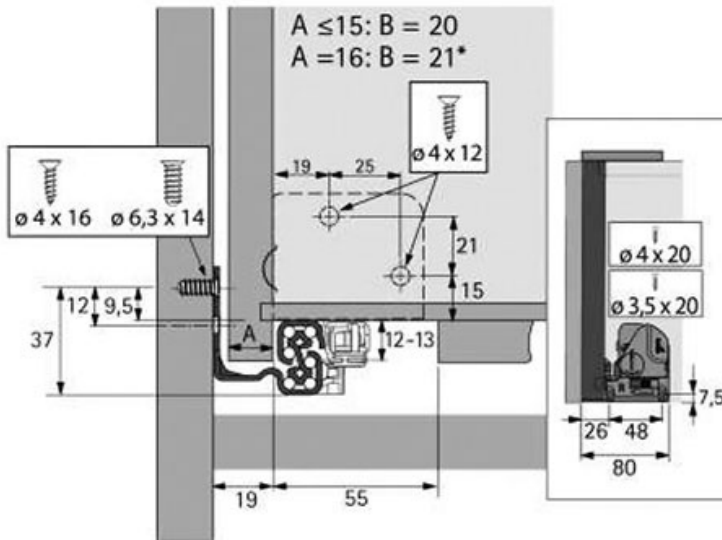

# COULISSES BOIS QUADRO 4D PUSH TO OPEN

HETTICH

<https://www.socomenal.com/coulisses-bois-quadro-4d-push-to-open-p56226>

Tel : 03 88 78 96 96

Fax : 02 43 30 26 16

[www.socomenal.com](http://www.socomenal.com)