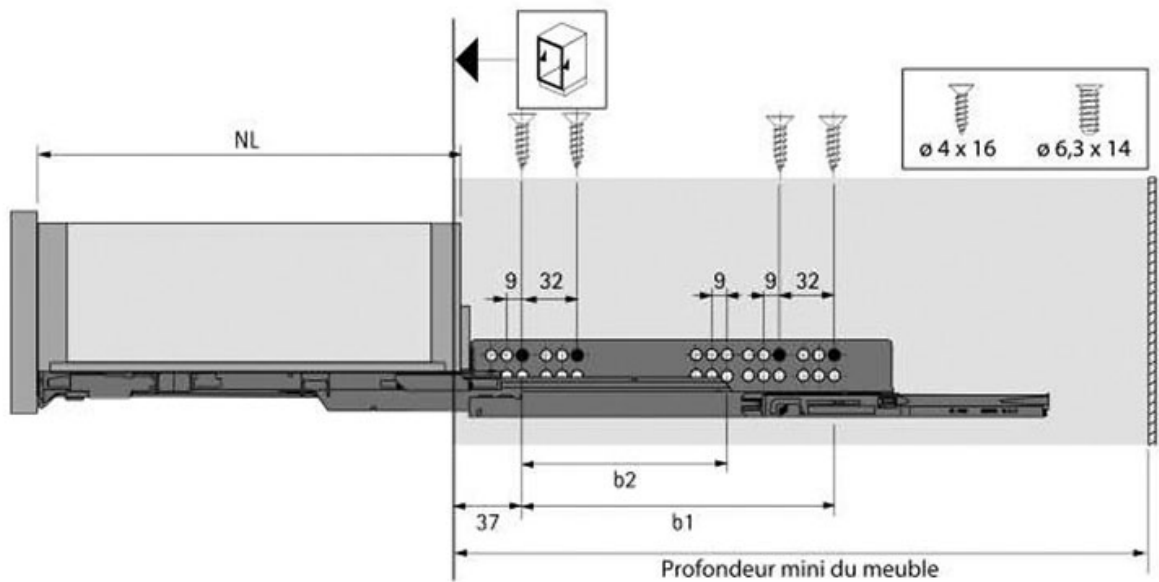

# COULISSES BOIS QUADRO 4D PUSH TO OPEN

HETTICH

<https://www.socomenal.com/coulisses-bois-quadro-4d-push-to-open-p56226>

Tel : 03 88 78 96 96

Fax : 02 43 30 26 16

[www.socomenal.com](http://www.socomenal.com)