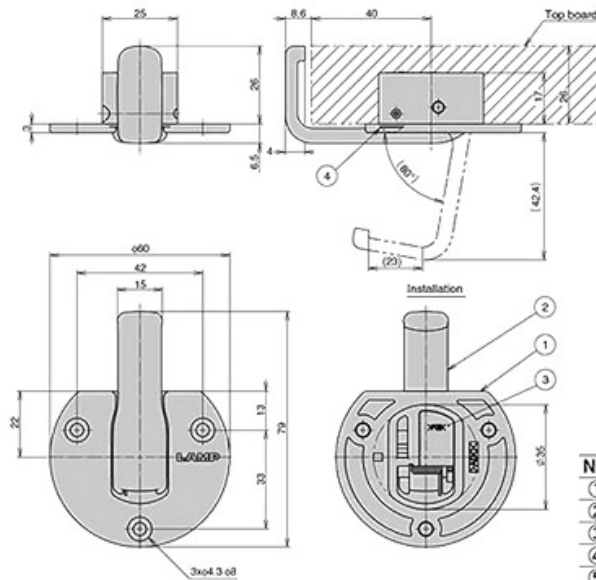

## Cut Out Dimensions

<https://www.socomenal.com/crochet-pour-comptoir-p65234>

## Hook

## Spacer

No.	Part Name	Material	Finish / Colour
①	Body	Aluminium Alloy (ADC)	Enamel Finish/Black, Silver, Brown
②	Arm	Aluminium Alloy (ADC)	Enamel Finish/Black, Silver, Brown
③	Cover	POM	-
④	Bumper	PUR	Clear
⑤	Spacer	PA	Black