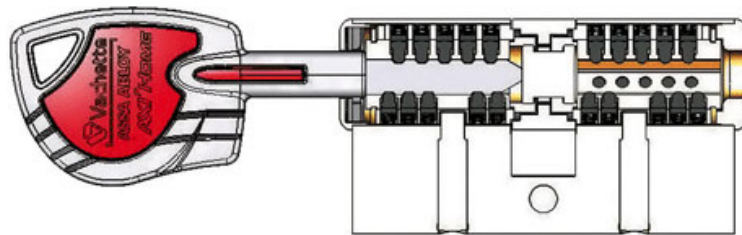

# CYLINDRE DOUBLE AXI'HOME

VACHETTE

 Vachette  
ASSA ABLOY

<https://www.socomenal.com/cylindre-axi-home-double-entree-p9807>

Tel : 03 88 78 96 96

Fax : 02 43 30 26 16

[www.socomenal.com](http://www.socomenal.com)