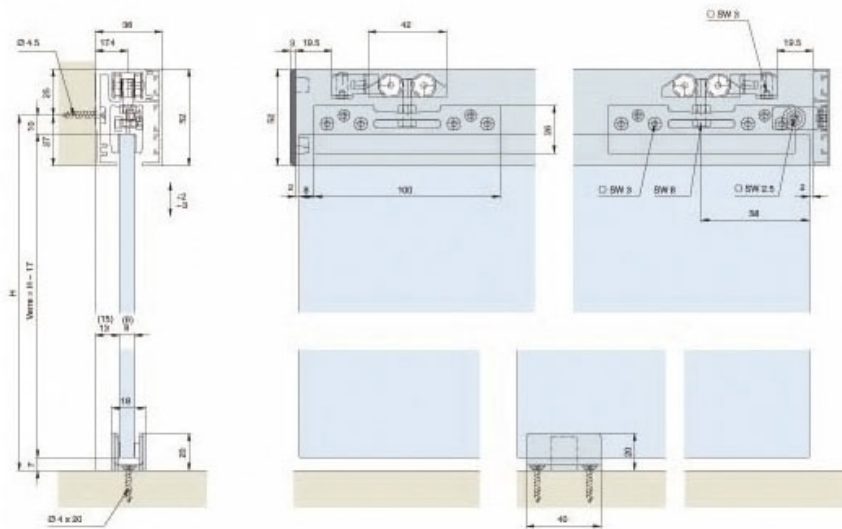

FERRURE PORTA 40 GE

HAWA

<https://www.socomenal.com/ferrure-porta-40-ge-p30618>

FERRURE PORTA 40 GE

HAWA

<https://www.socomenal.com/ferrure-porta-40-ge-p30618>

Tel : 03 88 78 96 96

Fax : 02 43 30 26 16