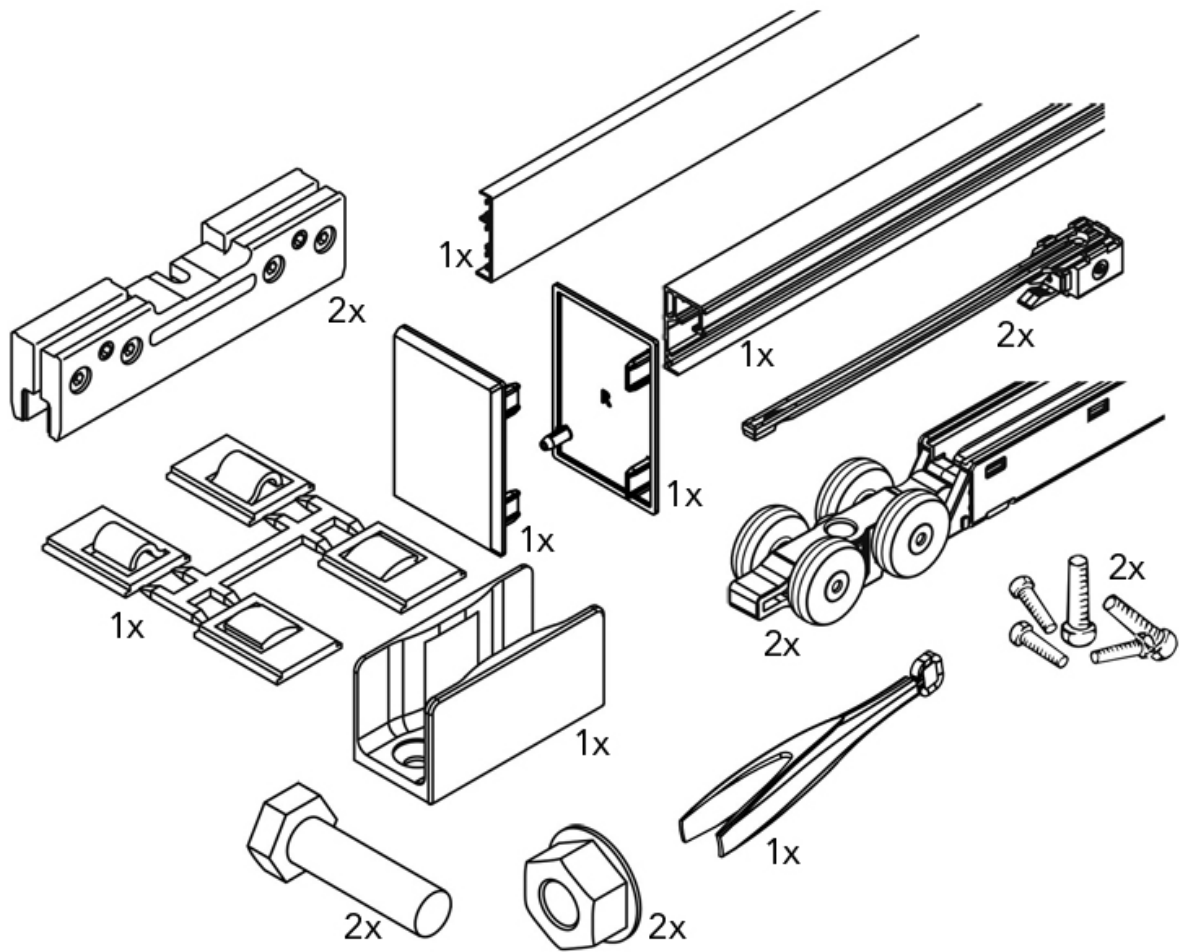

FERRURE PORTA 40 GE

HAWA

<https://www.socomenal.com/ferrure-porta-40-ge-p30618>

FERRURE PORTA 40 GE

HAWA

<https://www.socomenal.com/ferrure-porta-40-ge-p30618>

Tel : 03 88 78 96 96

Fax : 02 43 30 26 16