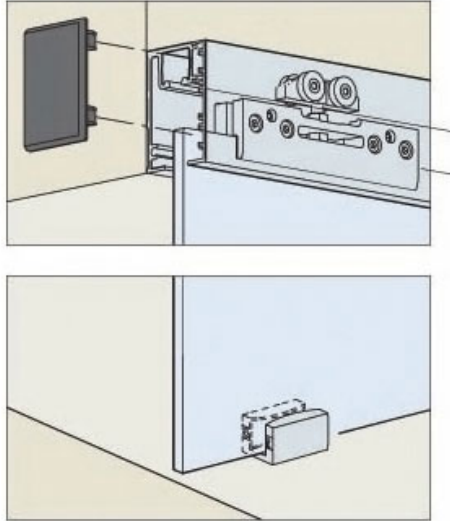

FERRURE PORTA 40 GE

HAWA

<https://www.socomenal.com/ferrure-porta-40-ge-p30618>

FERRURE PORTA 40 GE

HAWA

<https://www.socomenal.com/ferrure-porta-40-ge-p30618>

Tel : 03 88 78 96 96

Fax : 02 43 30 26 16