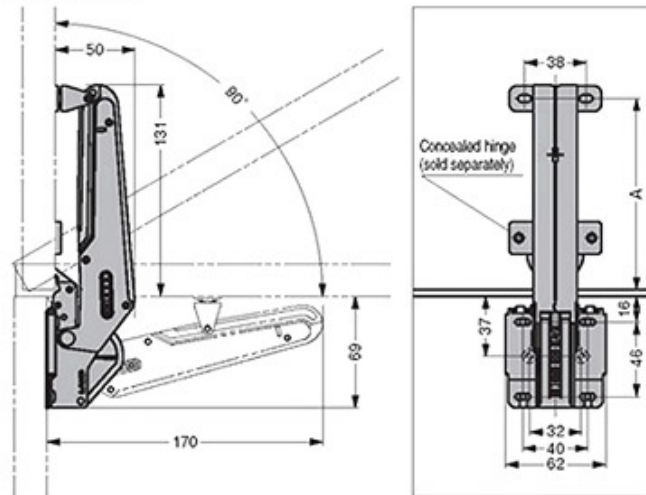

FERRURE RELEVANT AILERON POUR COFFRE

SUGATSUNE

[Installation]

<https://www.socomenal.com/ferrure-relevant-aileron-pour-coffre-p65232>

Tel : 03 88 78 96 96

Fax : 02 43 30 26 16

www.socomenal.com