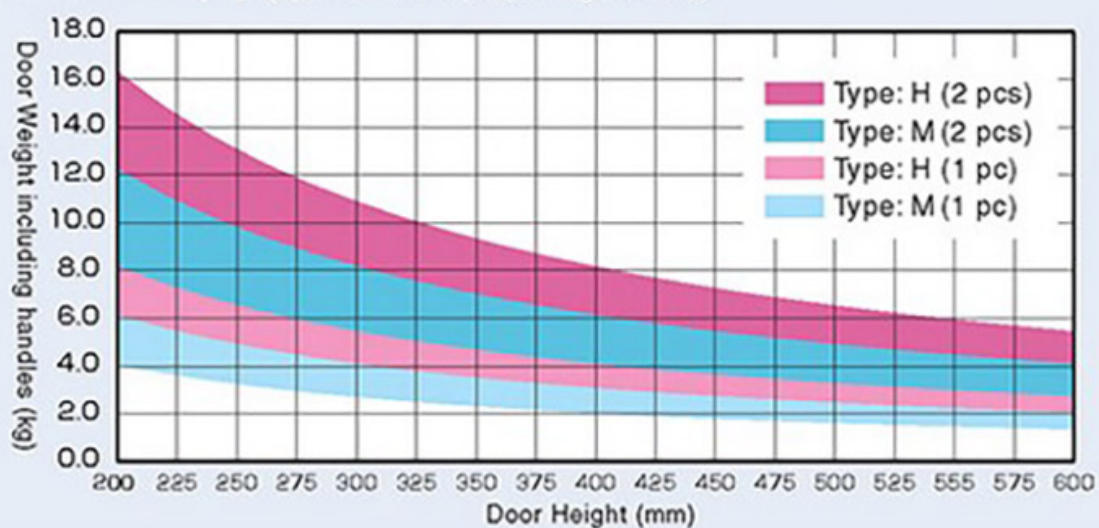

[Selection Graph] (upward and top-opening models)

<https://www.socomenal.com/ferrure-relevant-aileron-pour-coffre-p65232>

Tel : 03 88 78 96 96

Fax : 02 43 30 26 16

www.socomenal.com