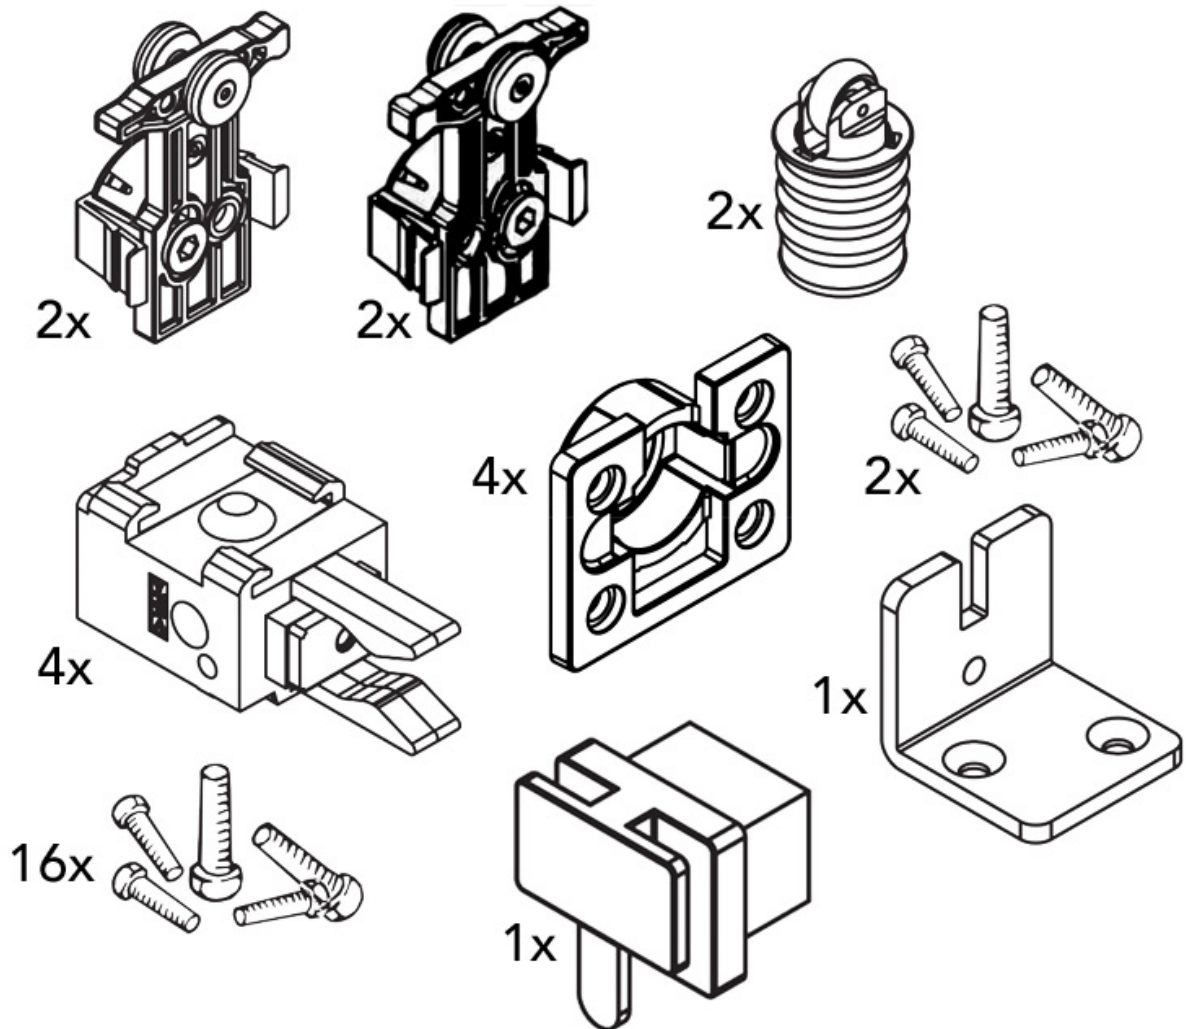

GARNITURE CLIPO 26 / 36 H IS

HAWA

<https://www.socomenal.com/garniture-clipo-26---36-h-is--p61112>

GARNITURE CLIPO 26 / 36 H IS

HAWA

<https://www.socomenal.com/garniture-clipo-26---36-h-is--p61112>

GARNITURE CLIPO 26 / 36 H IS

HAWA

<https://www.socomenal.com/garniture-clipo-26---36-h-is--p61112>