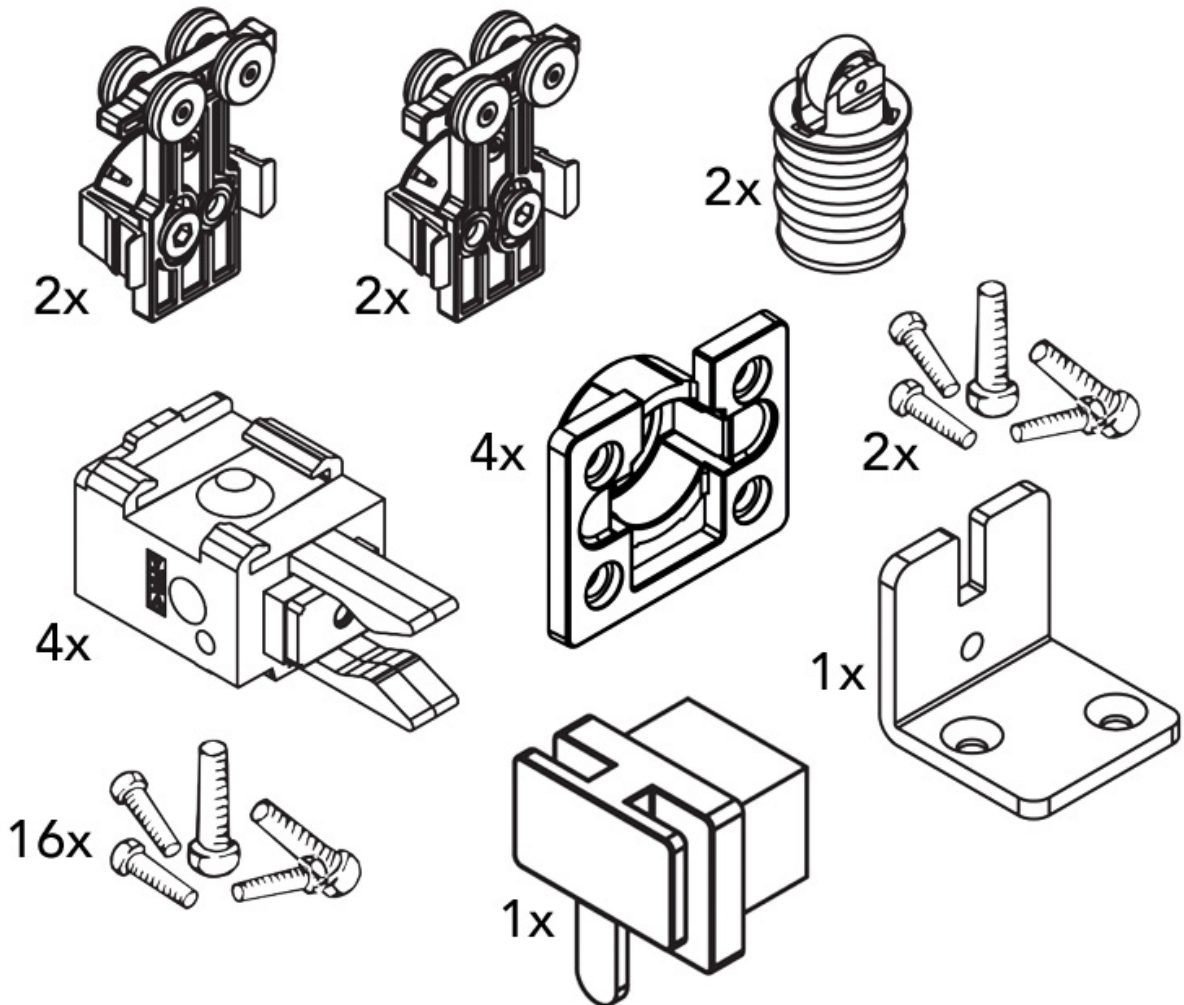

GARNITURE CLIPO 26 / 36 H IS

HAWA

<https://www.socomenal.com/garniture-clipo-26---36-h-is--p61112>

GARNITURE CLIPO 26 / 36 H IS

HAWA

<https://www.socomenal.com/garniture-clipo-26---36-h-is--p61112>

GARNITURE CLIPO 26 / 36 H IS

HAWA

<https://www.socomenal.com/garniture-clipo-26---36-h-is--p61112>