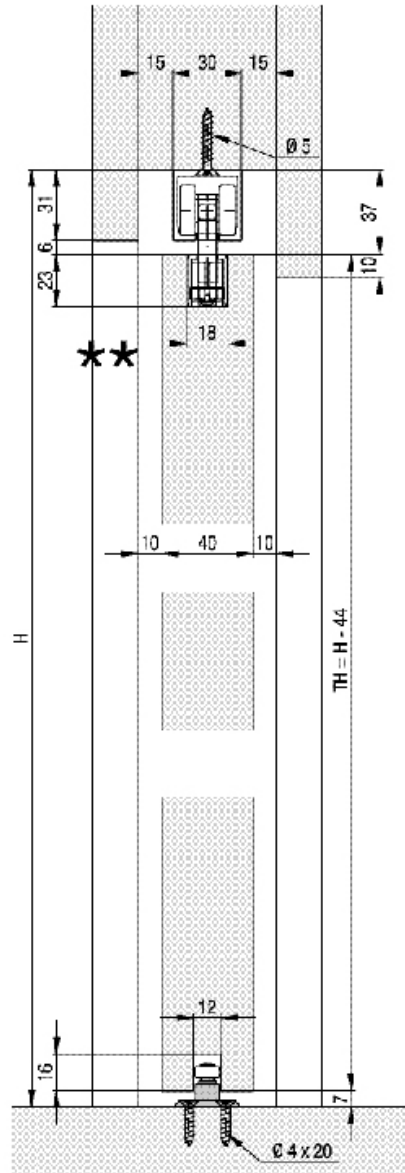

KIT PORTA 100 HM / HMT

HAWA

<https://www.socomenal.com/kit-porta-100-hmt-pocket-hauteur-d-installation-mini-p65034>

KIT PORTA 100 HM / HMT

HAWA

<https://www.socomenal.com/kit-porta-100-hmt-pocket-hauteur-d-installation-mini-p65034>