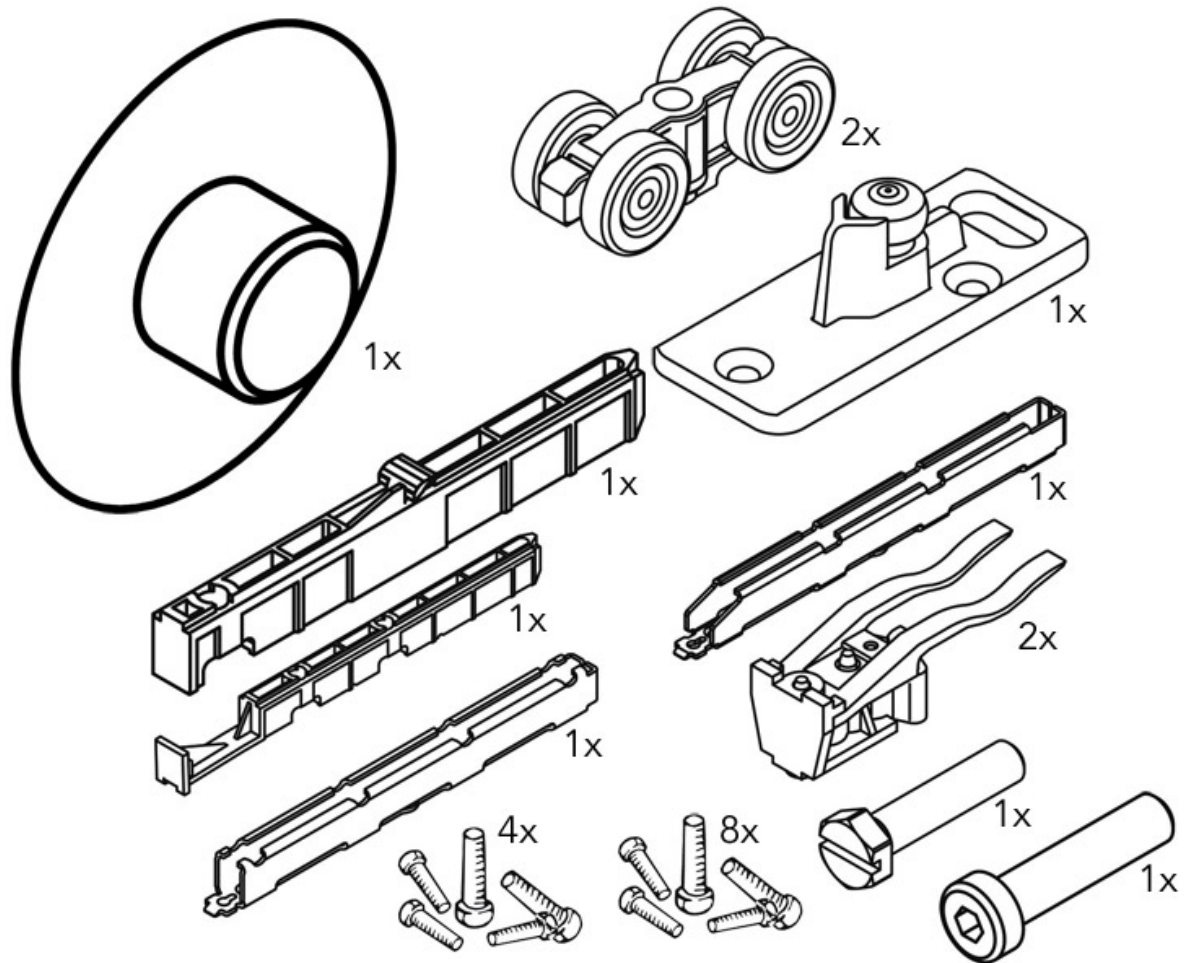

KIT PORTA 100 HM / HMT

HAWA

<https://www.socomenal.com/kit-porta-100-hmt-pocket-hauteur-d-installation-mini-p65034>

KIT PORTA 100 HM / HMT

HAWA

<https://www.socomenal.com/kit-porta-100-hmt-pocket-hauteur-d-installation-mini-p65034>