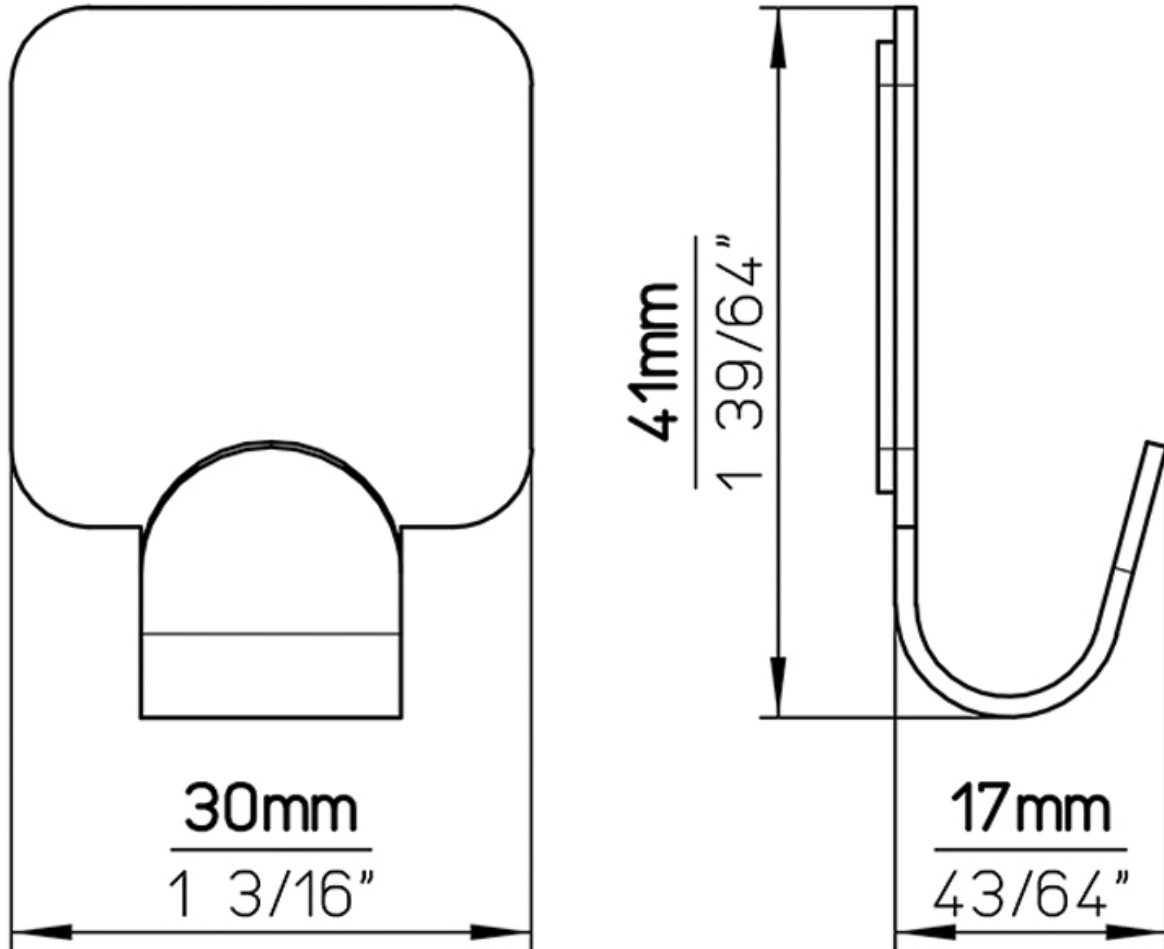

PATÈRE ADHÉSIVE

SIRO

SIRO[®]
DESIGNS

<https://www.socomenal.com/patere-adhesive-p60664>

Tel : 03 88 78 96 96

Fax : 02 43 30 26 16

www.socomenal.com