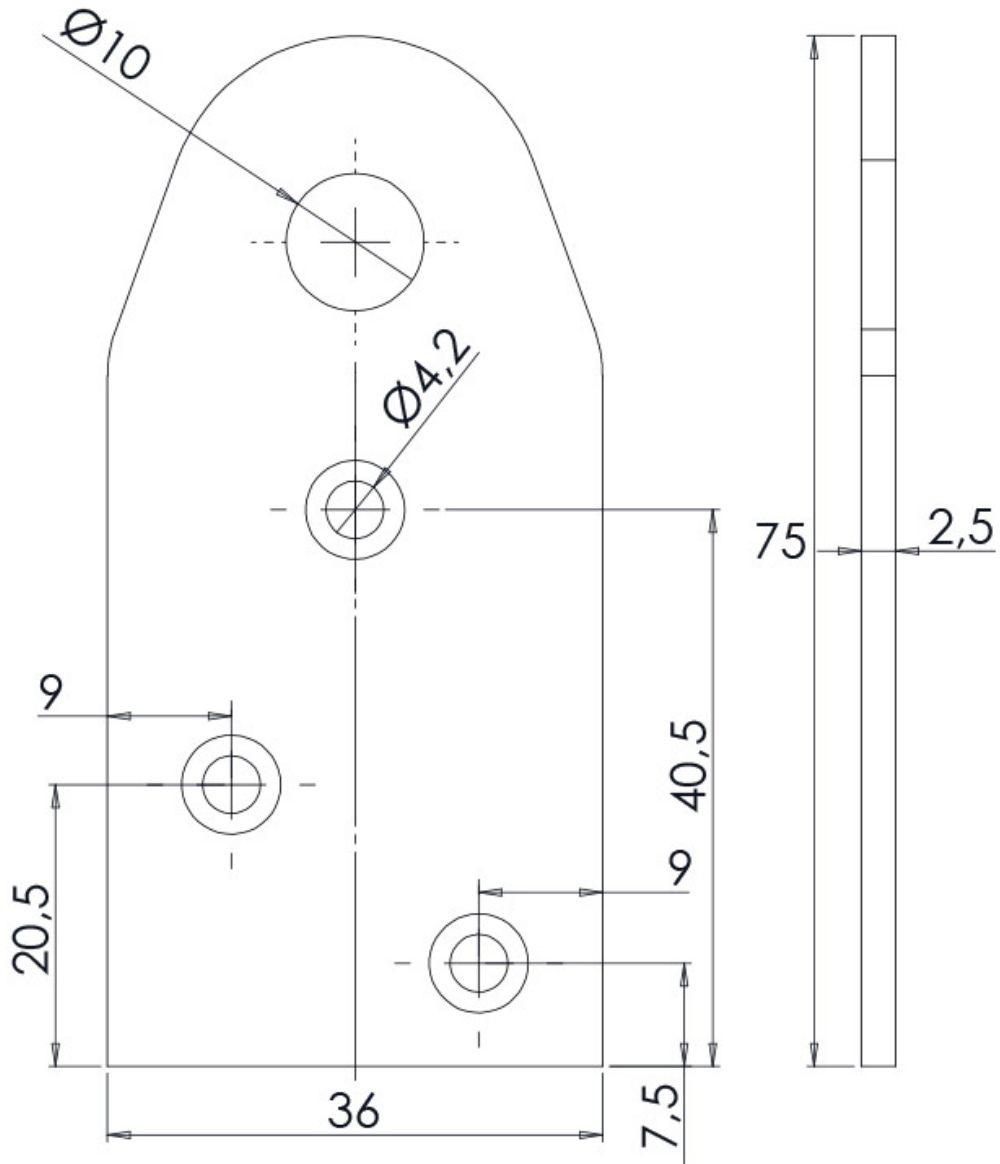

PATTES PORTE-CADENAS

ITAR

<https://www.socomenal.com/pattes-porte-cadenas-p3367>

Tel : 03 88 78 96 96

Fax : 02 43 30 26 16

www.socomenal.com

<https://www.socomenal.com/pattes-porte-cadenas-p3367>