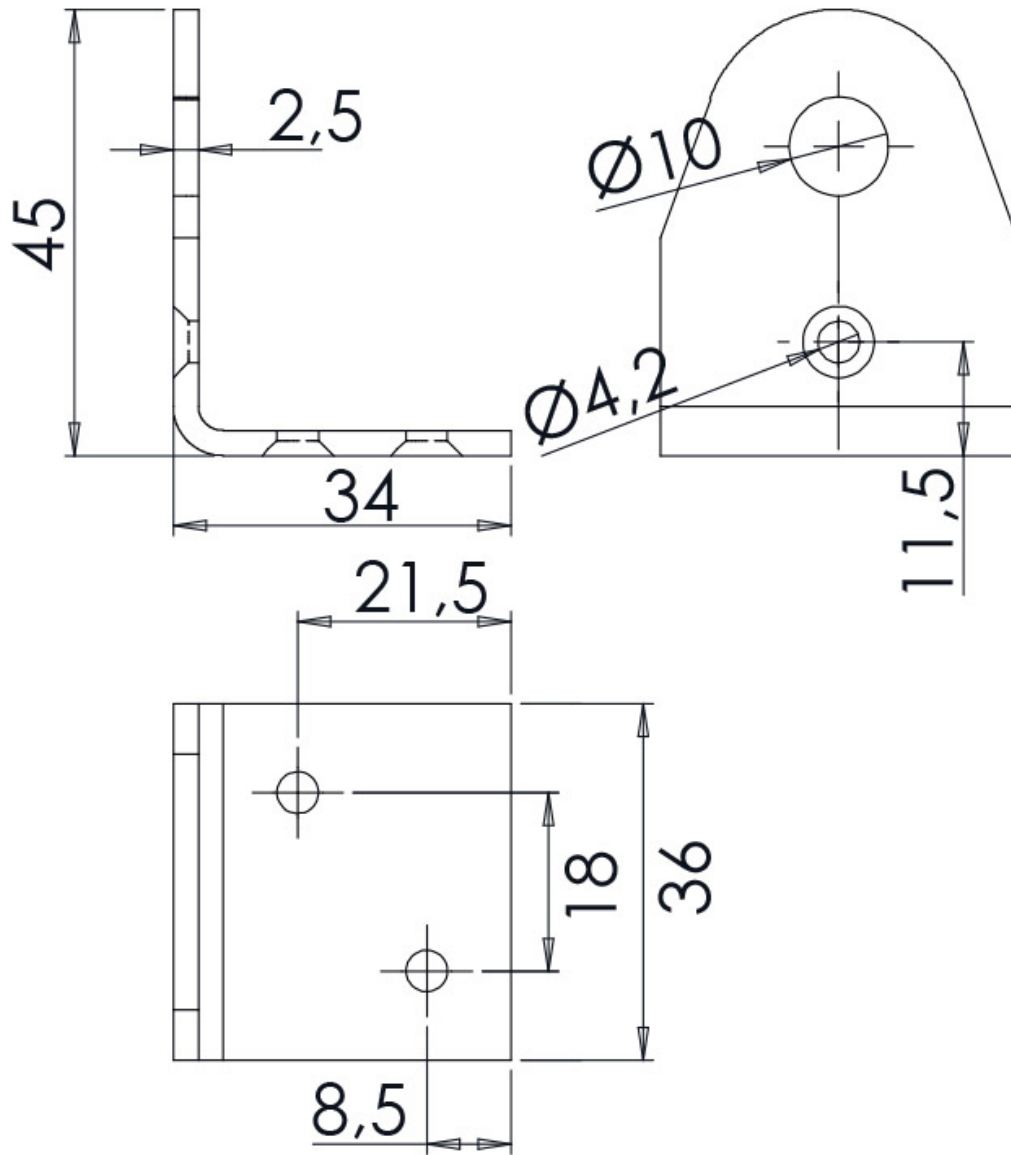

PATTES PORTE-CADENAS

ITAR

<https://www.socomenal.com/pattes-porte-cadenas-p3367>

Tel : 03 88 78 96 96

Fax : 02 43 30 26 16

www.socomenal.com

<https://www.socomenal.com/pattes-porte-cadenas-p3367>