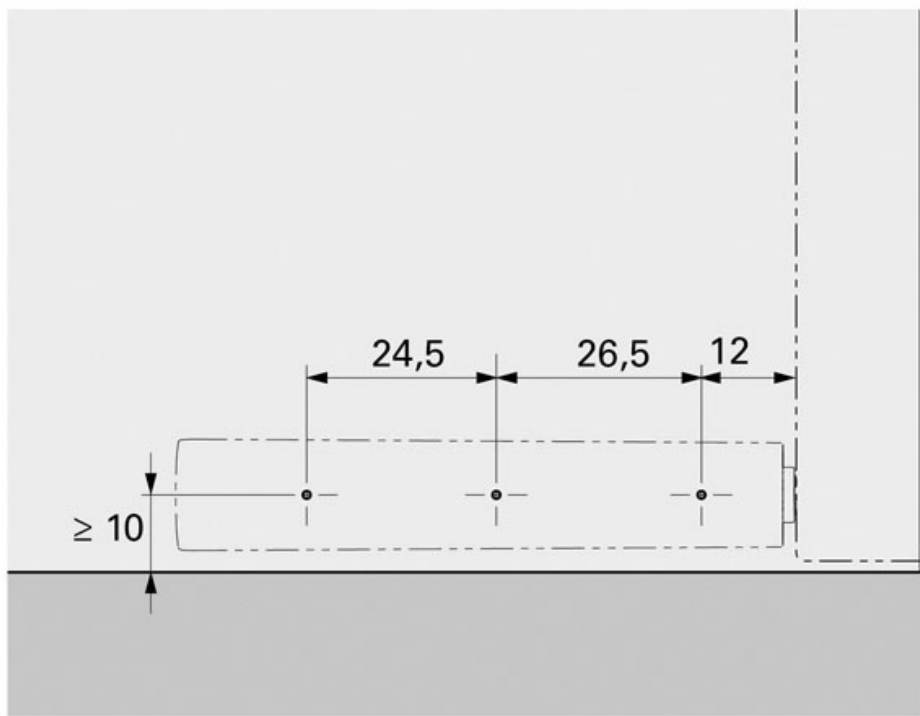

PUSH TO OPEN PIN STRONG À VISSER

HETTICH

<https://www.socomenal.com/push-to-open-pin-strong-a-visser-p57783>

Tel : 03 88 78 96 96

Fax : 02 43 30 26 16

www.socomenal.com