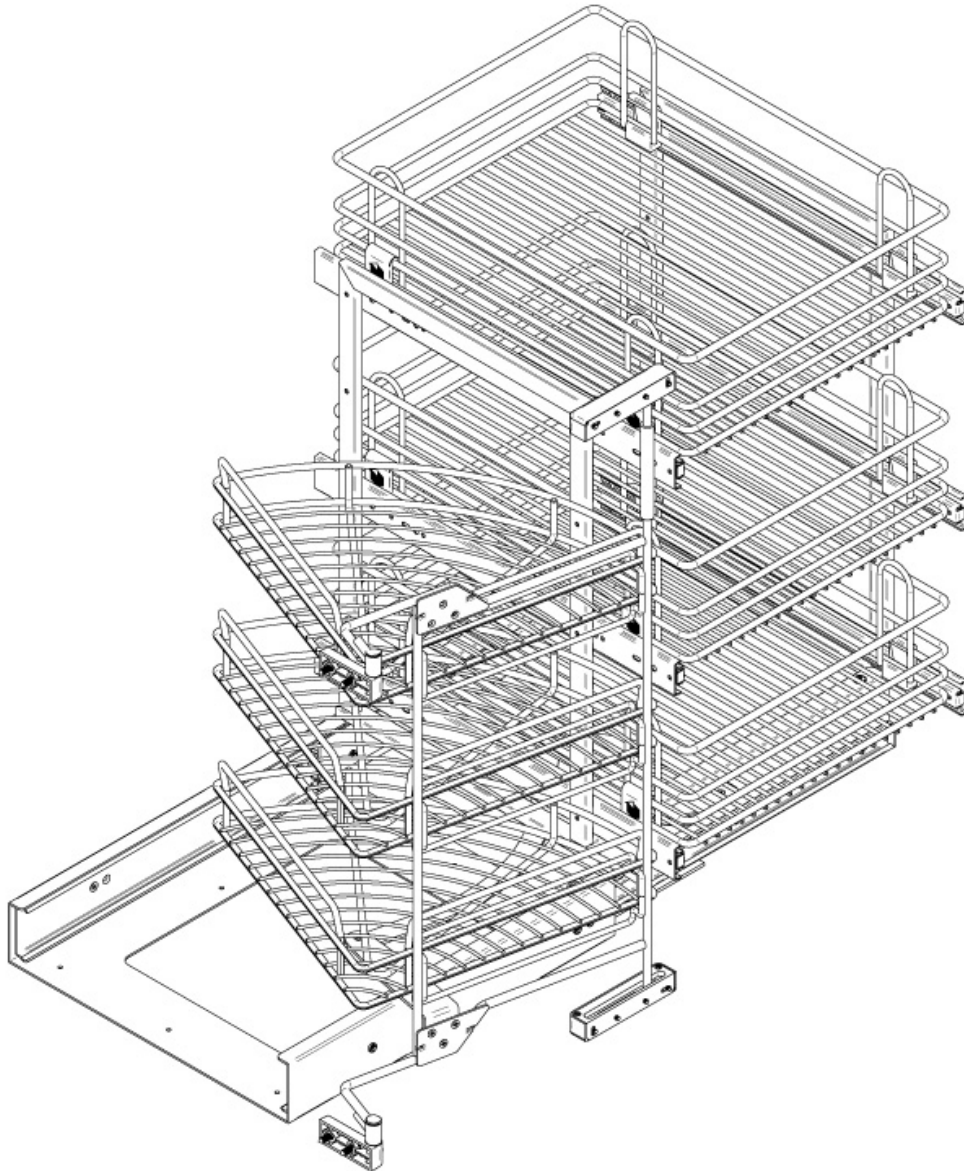

# FERRURE D'ANGLE EASY CORNER 3 NIVEAUX

VIBO

**VIBO**  
Design your space

<https://www.socomenal.com/rangement-d-angle-coulissant---6-corbilles---easy-corner-p10775>

Tel : 03 88 78 96 96

Fax : 02 43 30 26 16

# FERRURE D'ANGLE EASY CORNER 3 NIVEAUX

VIBO

**VIBO**  
Design your space

<https://www.socomenal.com/rangement-d-angle-coulissant---6-corbeilles---easy-corner-p10775>

Tel : 03 88 78 96 96

Fax : 02 43 30 26 16