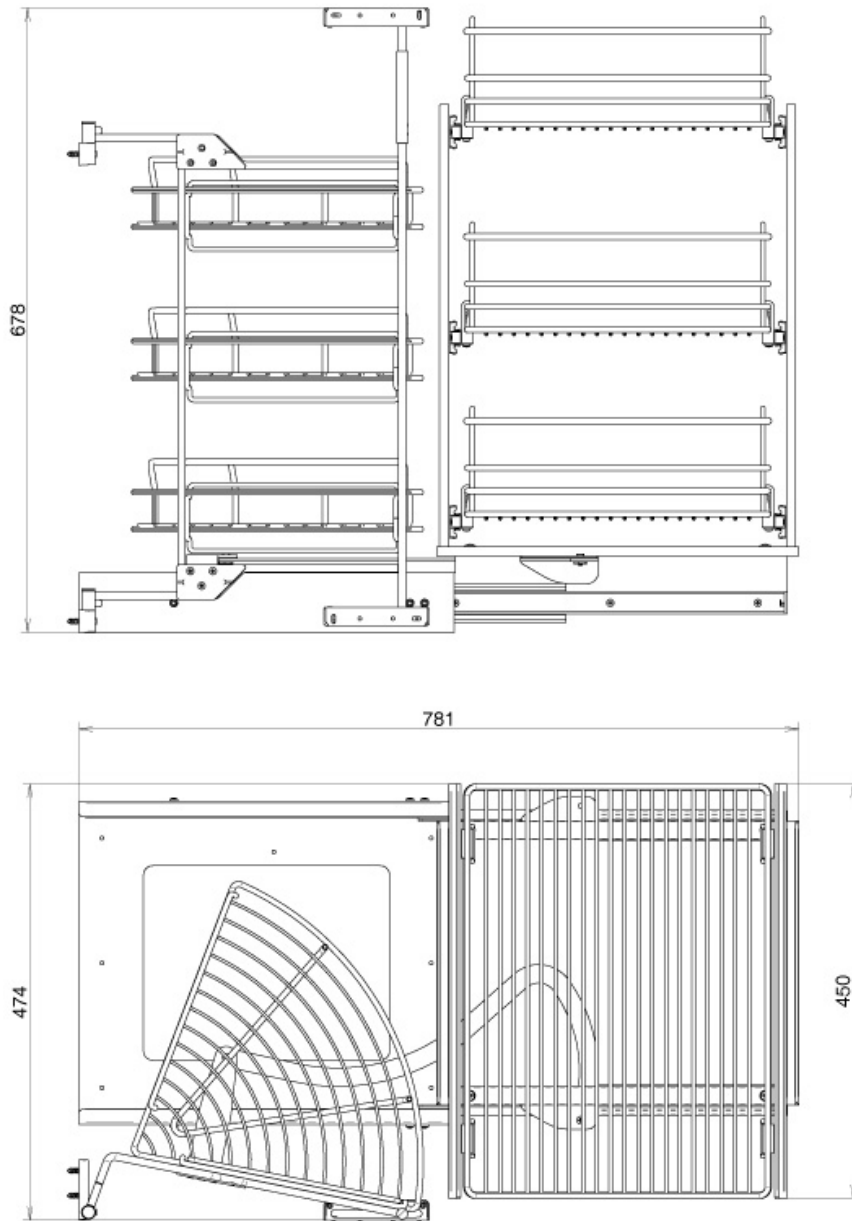

FERRURE D'ANGLE EASY CORNER 3 NIVEAUX

VIBO

VIBO
Design your space

<https://www.socomenal.com/rangement-d-angle-coulissant---6-corbeilles---easy-corner-p10775>

Tel : 03 88 78 96 96

Fax : 02 43 30 26 16

www.socomenal.com