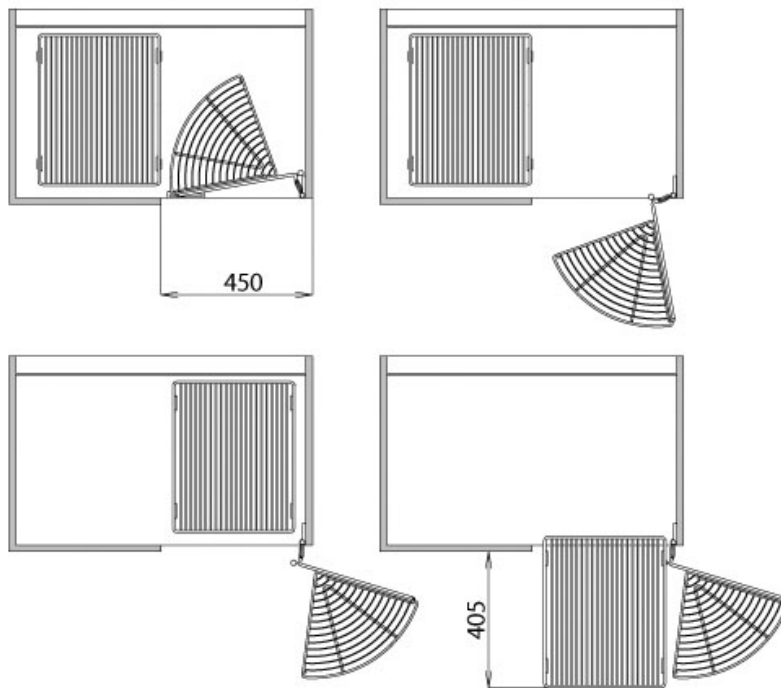

FERRURE D'ANGLE EASY CORNER 3 NIVEAUX

VIBO

VIBO
Design your space

<https://www.socomenal.com/rangement-d-angle-coulissant---6-corbeilles---easy-corner-p10775>

Tel : 03 88 78 96 96

Fax : 02 43 30 26 16

www.socomenal.com