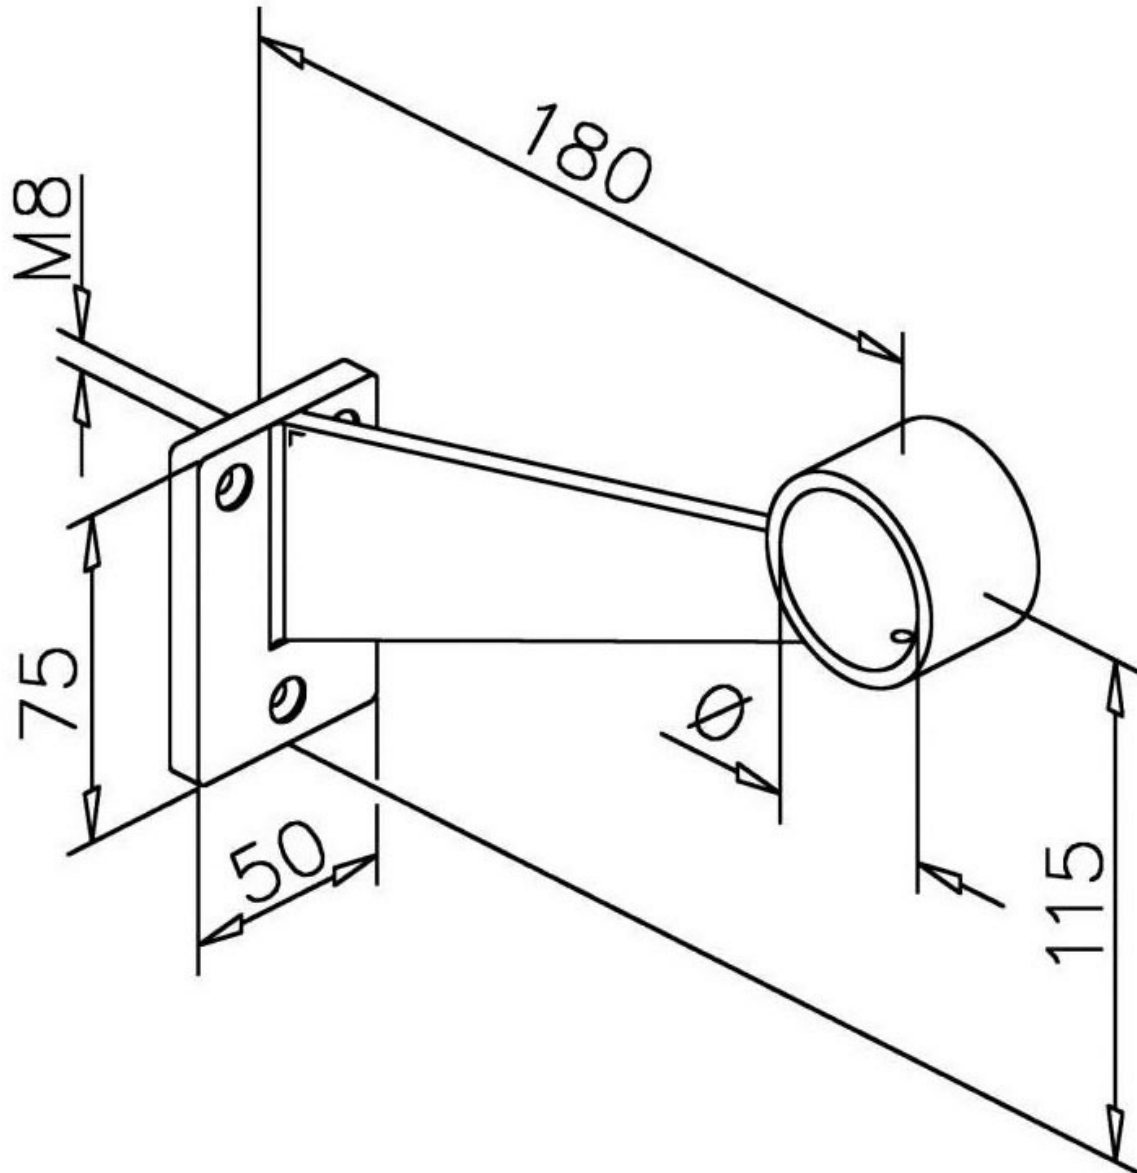

SUPPORT REPOSE PIEDS HORIZONTAL

MB2

<https://www.socomenal.com/support-repose-pieds-horizontal-p31466>

Tel : 03 88 78 96 96

Fax : 02 43 30 26 16

www.socomenal.com

SUPPORT REPOSE PIEDS HORIZONTAL

MB2