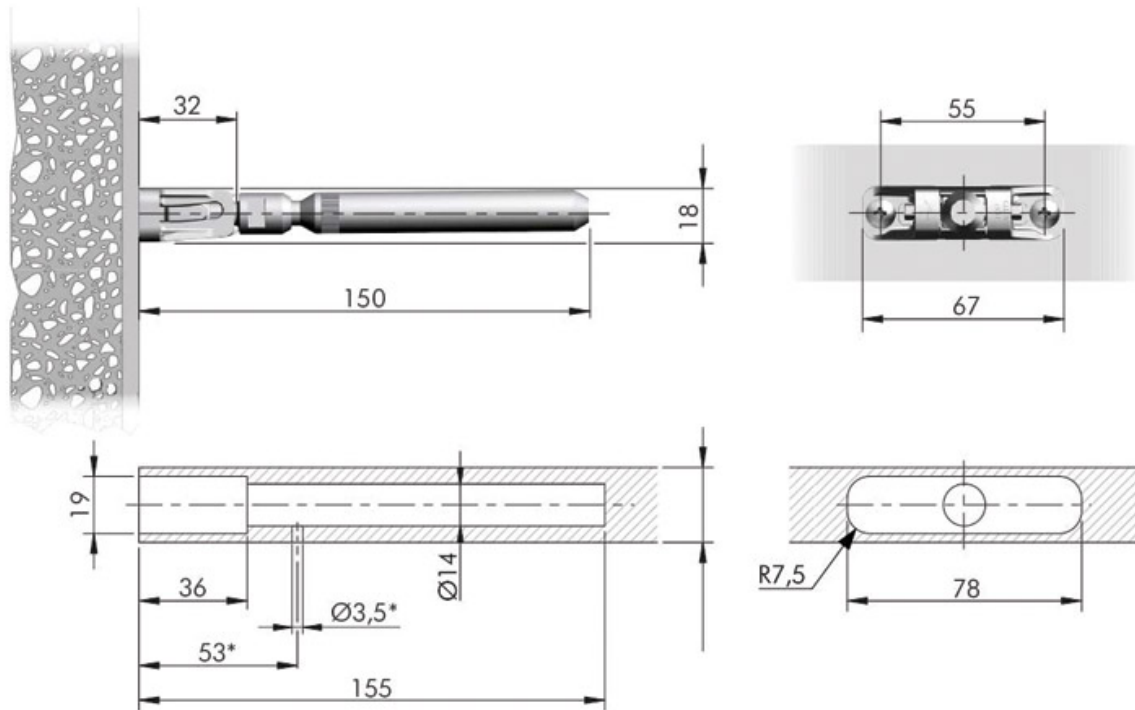

# SUPPORT TABLETTE INVISIBLE

ITALIANA FERRAMENTA

\* Optional drilling for security locking with M4 grub screw placed underneath in alignment with the cavity.

<https://www.socomenal.com/support-tablette-invisible-p64586>