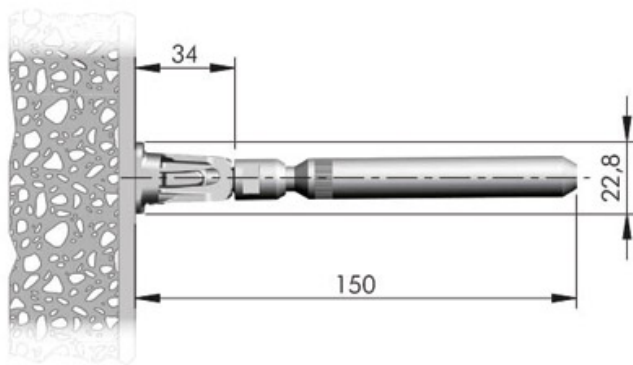

SUPPORT TABLETTE INVISIBLE

ITALIANA FERRAMENTA

* Optional drilling for security locking with M4 grub screw placed underneath in alignment with the cavity.

<https://www.socomenal.com/support-tablette-invisible-p64587>