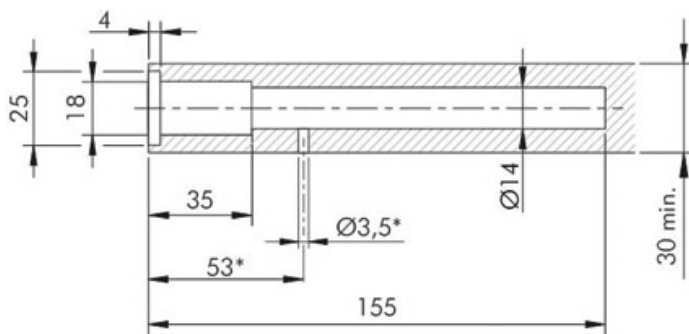

SUPPORT TABLETTE INVISIBLE

ITALIANA FERRAMENTA

* Optional drilling for security locking with M4 grub screw placed underneath in alignment with the cavity.

<https://www.socomenal.com/support-tablette-invisible-p64587>