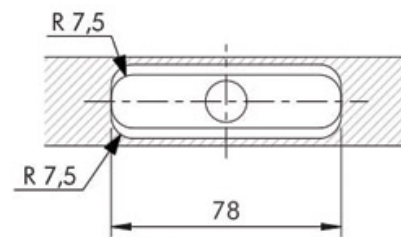

SUPPORT TABLETTE INVISIBLE

ITALIANA FERRAMENTA

* Optional drilling for security locking with M4 grub screw placed underneath in alignment with the cavity.

<https://www.socomenal.com/support-tablette-invisible-p64587>