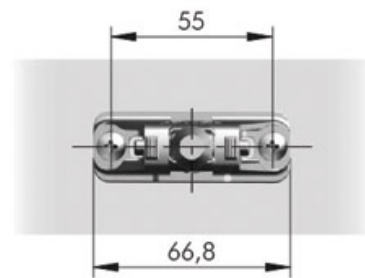

SUPPORT TABLETTE INVISIBLE

ITALIANA FERRAMENTA

* Optional drilling for security locking with M4 grub screw placed underneath in alignment with the cavity.

<https://www.socomenal.com/support-tablette-invisible-p64587>